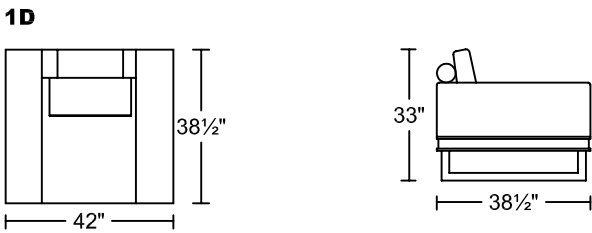

OLIVA III 0219A
Designed for KELVIN GIORMANI

'A' Version- Made with foam back pillows for firmer support

OLIVA III 0219A

Designed for KELVIN GIORMANI

LXR/LAF

LXL/RAF

SXR/LAF

SXL/RAF

JXR/LAF

JXL/RAF

ST

ST

**STG3
STW3**

**STG3
STW3**

ST2

ST2