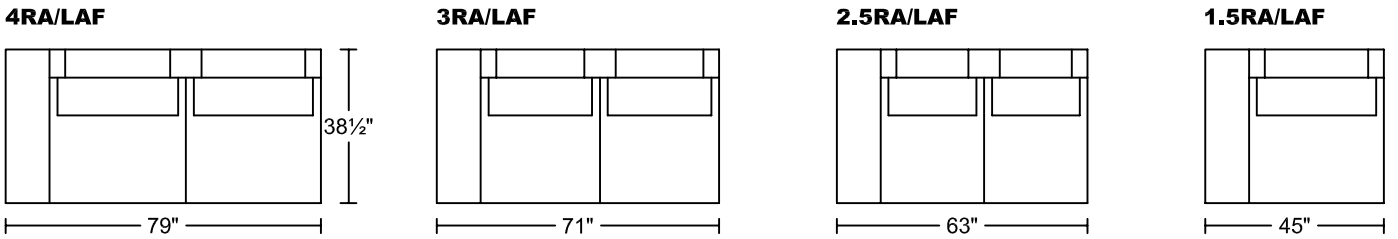

OLIVA III 0219A
Designed for KELVIN GIORMANI

'A' Version- Made with foam back pillows for firmer support

OLIVA III 0219A

Designed for KELVIN GIORMANI

LXR/LAF

LXL/RAF

SXR/LAF

SXL/RAF

JXR/LAF

JXL/RAF

ST

ST

**STG3
STW3**

**STG3
STW3**

ST2

ST2