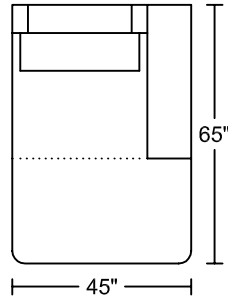

OLIVA III 0219A
Designed for KELVIN GIORMANI

'A' Version- Made with foam back pillows for firmer support

OLIVA III 0219A

Designed for KELVIN GIORMANI

LXR/LAF

LXL/RAF

SXR/LAF

SXL/RAF

JXR/LAF

JXL/RAF

ST

ST

**STG3
STW3**

**STG3
STW3**

ST2

ST2