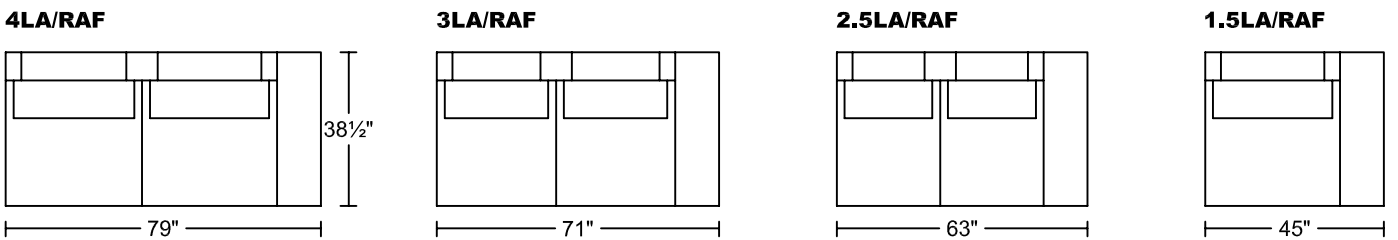

OLIVA III 0219A
Designed for KELVIN GIORMANI

'A' Version- Made with foam back pillows for firmer support

OLIVA III 0219A

Designed for KELVIN GIORMANI

LXR/LAF

LXL/RAF

SXR/LAF

SXL/RAF

JXR/LAF

JXL/RAF

ST

ST

**STG3
STW3**

**STG3
STW3**

ST2

ST2