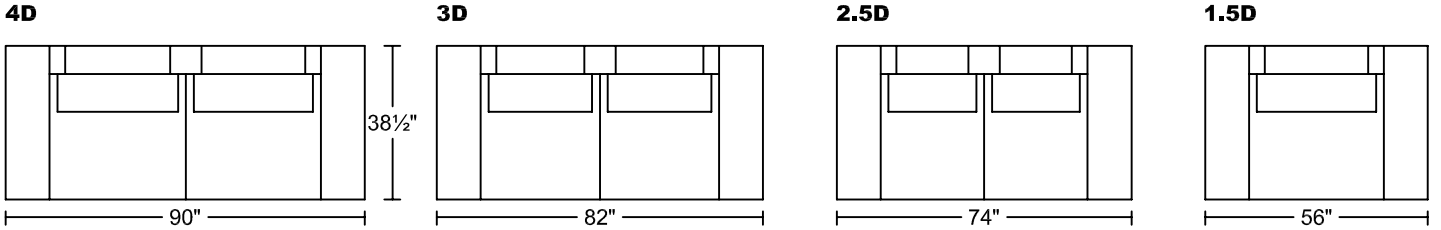

OLIVA III 0219A
Designed for KELVIN GIORMANI

'A' Version- Made with foam back pillows for firmer support

OLIVA III 0219A

Designed for KELVIN GIORMANI

LXR/LAF

LXL/RAF

SXR/LAF

SXL/RAF

JXR/LAF

JXL/RAF

ST

ST

**STG3
STW3**

**STG3
STW3**

ST2

ST2