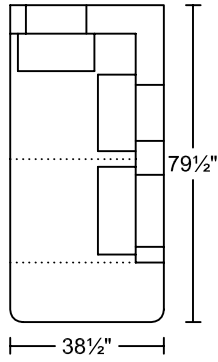

OLIVA III 0219A
Designed for KELVIN GIORMANI

'A' Version- Made with foam back pillows for firmer support

OLIVA III 0219A

Designed for KELVIN GIORMANI

LXR/LAF

LXL/RAF

SXR/LAF

SXL/RAF

JXR/LAF

JXL/RAF

ST

ST

**STG3
STW3**

**STG3
STW3**

ST2

ST2