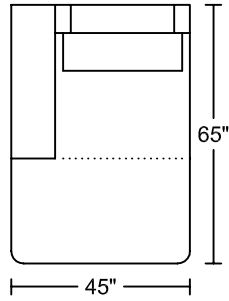

OLIVA III 0219A
Designed for KELVIN GIORMANI

'A' Version- Made with foam back pillows for firmer support

OLIVA III 0219A

Designed for KELVIN GIORMANI

LXR/LAF

LXL/RAF

SXR/LAF

SXL/RAF

JXR/LAF

JXL/RAF

ST

ST

**STG3
STW3**

**STG3
STW3**

ST2

ST2