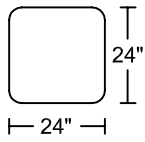

OLIVA III 0219A
Designed for KELVIN GIORMANI

'A' Version- Made with foam back pillows for firmer support

OLIVA III 0219A

Designed for KELVIN GIORMANI

LXR/LAF

LXL/RAF

SXR/LAF

SXL/RAF

JXR/LAF

JXL/RAF

ST

ST

**STG3
STW3**

**STG3
STW3**

ST2

ST2