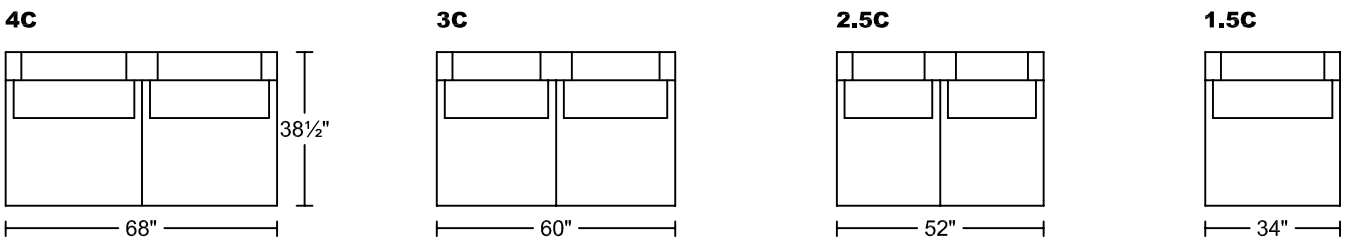

OLIVA III 0219A
Designed for KELVIN GIORMANI

'A' Version- Made with foam back pillows for firmer support

OLIVA III 0219A

Designed for KELVIN GIORMANI

LXR/LAF

LXL/RAF

SXR/LAF

SXL/RAF

JXR/LAF

JXL/RAF

ST

ST

**STG3
STW3**

**STG3
STW3**

ST2

ST2