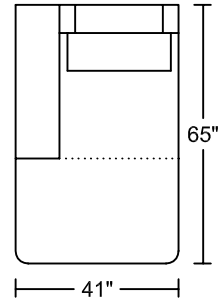

OLIVA III 0219A
Designed for KELVIN GIORMANI

'A' Version- Made with foam back pillows for firmer support

OLIVA III 0219A

Designed for KELVIN GIORMANI

LXR/LAF

LXL/RAF

SXR/LAF

SXL/RAF

JXR/LAF

JXL/RAF

ST

ST

**STG3
STW3**

**STG3
STW3**

ST2

ST2