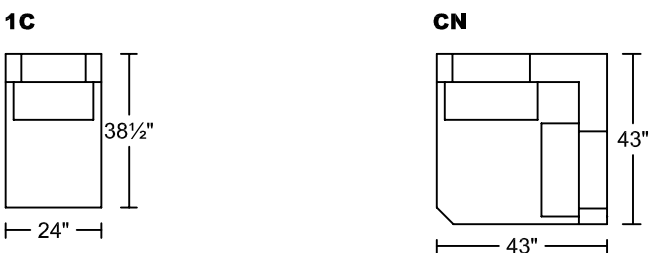

OLIVA III 0219A
Designed for KELVIN GIORMANI

'A' Version- Made with foam back pillows for firmer support

OLIVA III 0219A

Designed for KELVIN GIORMANI

LXR/LAF

LXL/RAF

SXR/LAF

SXL/RAF

JXR/LAF

JXL/RAF

ST

ST

**STG3
STW3**

**STG3
STW3**

ST2

ST2