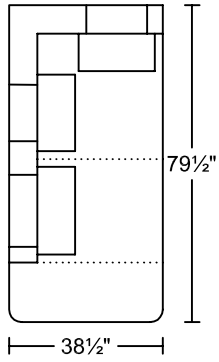

OLIVA III 0219A
Designed for KELVIN GIORMANI

'A' Version- Made with foam back pillows for firmer support

OLIVA III 0219A

Designed for KELVIN GIORMANI

LXR/LAF

LXL/RAF

SXR/LAF

SXL/RAF

JXR/LAF

JXL/RAF

ST

ST

**STG3
STW3**

**STG3
STW3**

ST2

ST2