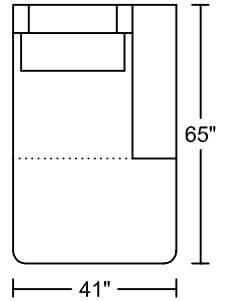

OLIVA III 0219A
Designed for KELVIN GIORMANI

'A' Version- Made with foam back pillows for firmer support

OLIVA III 0219A

Designed for KELVIN GIORMANI

LXR/LAF

LXL/RAF

SXR/LAF

SXL/RAF

JXR/LAF

JXL/RAF

ST

ST

**STG3
STW3**

**STG3
STW3**

ST2

ST2