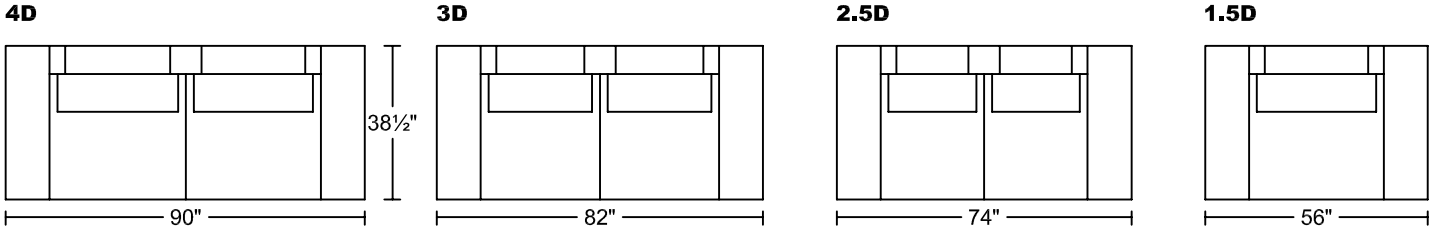

---

**OLIVA IV 0219B**

---

**Designed for KELVIN GIORMANI**

---

'B' Version- Made with down-filled back pillows for softer support

**OLIVA IV 0219B**  
**Designed for KELVIN GIORMANI**

**LXR/LAF**

**LXL/RAF**

**SXR/LAF**

**SXL/RAF**

**JXR/LAF**

**JXL/RAF**

**ST**

**ST**

**STG3  
STW3**