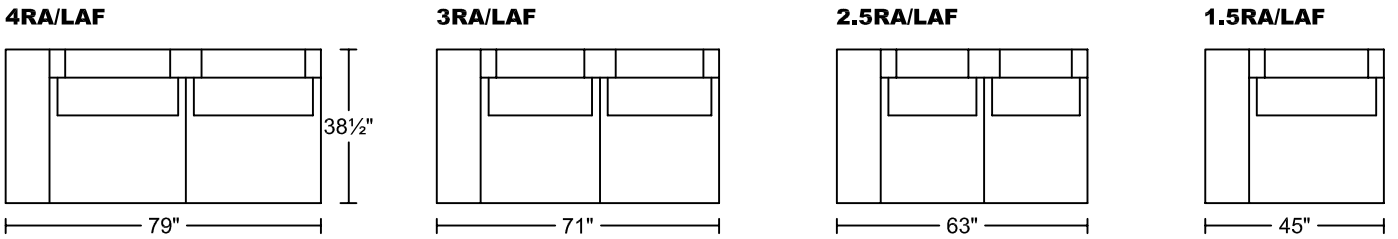

---

**OLIVA IV 0219B**

---

**Designed for KELVIN GIORMANI**

---

'B' Version- Made with down-filled back pillows for softer support

**OLIVA IV 0219B**  
**Designed for KELVIN GIORMANI**

**LXR/LAF**

**LXL/RAF**

**SXR/LAF**

**SXL/RAF**

**JXR/LAF**

**JXL/RAF**

**ST**

**ST**

**STG3  
STW3**