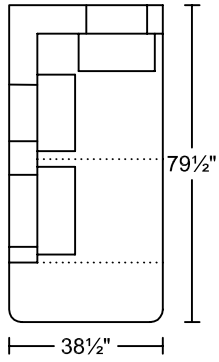

---

**OLIVA IV 0219B**

---

**Designed for KELVIN GIORMANI**

---

'B' Version- Made with down-filled back pillows for softer support

**OLIVA IV 0219B**  
**Designed for KELVIN GIORMANI**

**LXR/LAF**

**LXL/RAF**

**SXR/LAF**

**SXL/RAF**

**JXR/LAF**

**JXL/RAF**

**ST**

**ST**

**STG3  
STW3**