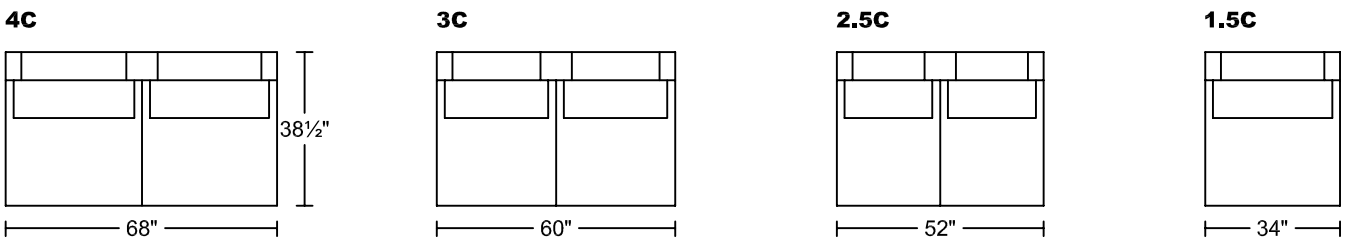

---

**OLIVA IV 0219B**

---

**Designed for KELVIN GIORMANI**

---

'B' Version- Made with down-filled back pillows for softer support

**OLIVA IV 0219B**  
**Designed for KELVIN GIORMANI**

**LXR/LAF**

**LXL/RAF**

**SXR/LAF**

**SXL/RAF**

**JXR/LAF**

**JXL/RAF**

**ST**

**ST**

**STG3  
STW3**