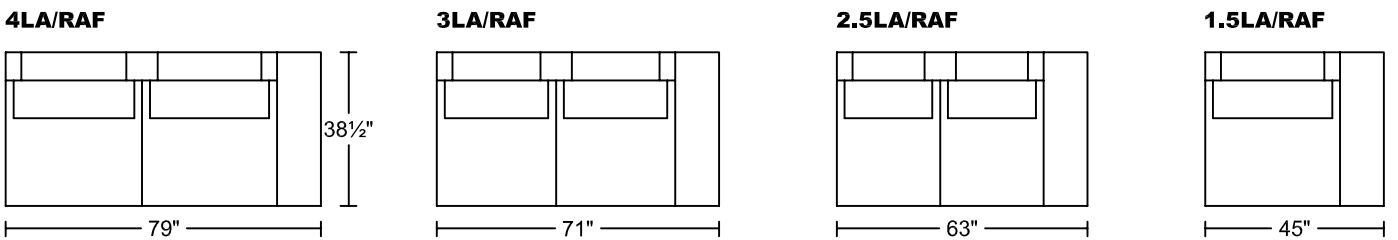

---

**OLIVA IV 0219B**

---

**Designed for KELVIN GIORMANI**

---

'B' Version- Made with down-filled back pillows for softer support

**OLIVA IV 0219B**  
**Designed for KELVIN GIORMANI**

**LXR/LAF**

**LXL/RAF**

**SXR/LAF**

**SXL/RAF**

**JXR/LAF**

**JXL/RAF**

**ST**

**ST**

**STG3  
STW3**

**STG3  
STW3**

**ST2**

**ST2**

**HR**

**HR1**

'B' Version- Made with down-filled back pillows for softer support