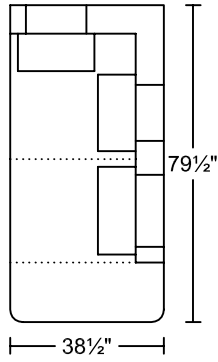

---

**OLIVA IV 0219B**

---

**Designed for KELVIN GIORMANI**

---

'B' Version- Made with down-filled back pillows for softer support

**OLIVA IV 0219B**  
**Designed for KELVIN GIORMANI**

**LXR/LAF**

**LXL/RAF**

**SXR/LAF**

**SXL/RAF**

**JXR/LAF**

**JXL/RAF**

**ST**

**ST**

**STG3  
STW3**