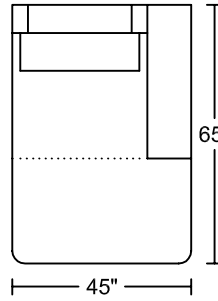

---

**OLIVA IV 0219B**

---

**Designed for KELVIN GIORMANI**

---

'B' Version- Made with down-filled back pillows for softer support

**OLIVA IV 0219B**  
**Designed for KELVIN GIORMANI**

**LXR/LAF**

**LXL/RAF**

**SXR/LAF**

**SXL/RAF**

**JXR/LAF**

**JXL/RAF**

**ST**

**ST**

**STG3  
STW3**