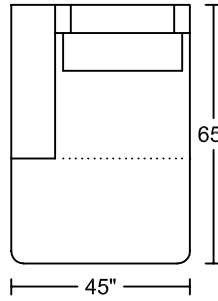

---

**OLIVA IV 0219B**

---

**Designed for KELVIN GIORMANI**

---

'B' Version- Made with down-filled back pillows for softer support

**OLIVA IV 0219B**  
**Designed for KELVIN GIORMANI**

**LXR/LAF**

**LXL/RAF**

**SXR/LAF**

**SXL/RAF**

**JXR/LAF**

**JXL/RAF**

**ST**

**ST**

**STG3  
STW3**