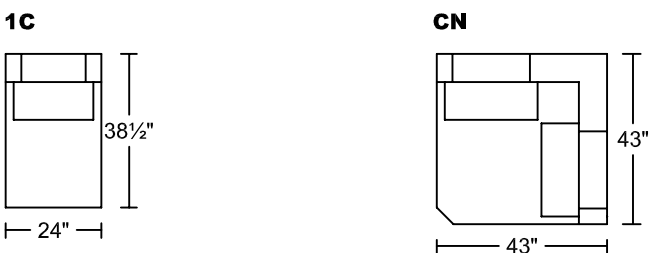

---

**OLIVA IV 0219B**

---

**Designed for KELVIN GIORMANI**

---

'B' Version- Made with down-filled back pillows for softer support

**OLIVA IV 0219B**  
**Designed for KELVIN GIORMANI**

**LXR/LAF**

**LXL/RAF**

**SXR/LAF**

**SXL/RAF**

**JXR/LAF**

**JXL/RAF**

**ST**

**ST**

**STG3  
STW3**