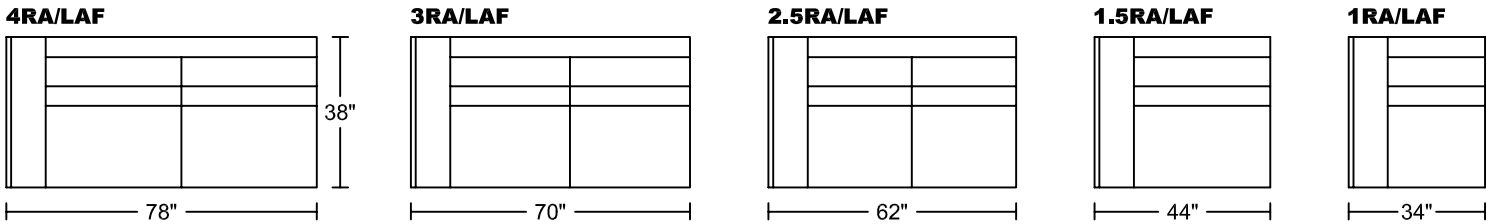

MASONE 0234

Designed for KELVIN GIORMANI

MASONE 0234

Designed for KELVIN GIORMANI

SXR/LAF

SXL/RAF

JXR/LAF

JXL/RAF

LXR/LAF

LXL/RAF

CN

ST2

ST2

ST

ST

STG3