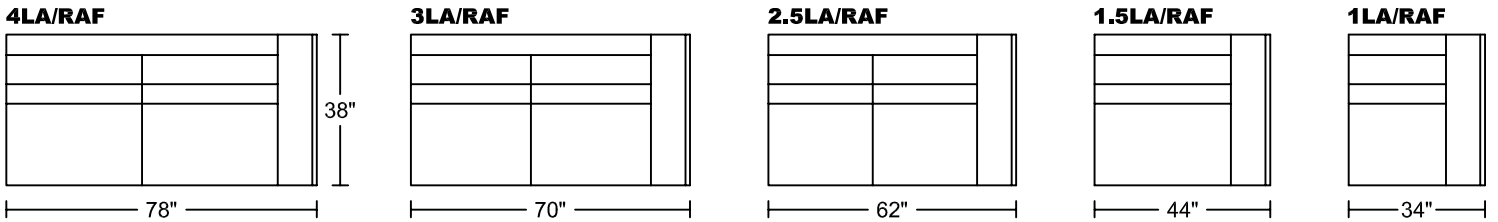

MASONE 0234

Designed for KELVIN GIORMANI

MASONE 0234

Designed for KELVIN GIORMANI

SXR/LAF

SXL/RAF

JXR/LAF

JXL/RAF

LXR/LAF

LXL/RAF

CN

ST2

ST2

ST

ST

STG3