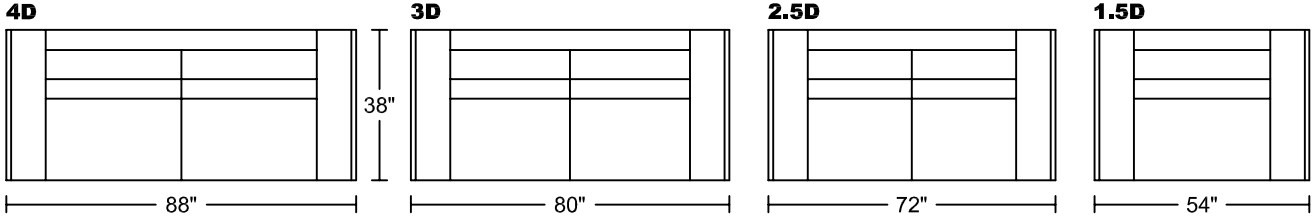

MASONE 0234

Designed for KELVIN GIORMANI

MASONE 0234

Designed for KELVIN GIORMANI

SXR/LAF

SXL/RAF

JXR/LAF

JXL/RAF

LXR/LAF

LXL/RAF

CN

ST2

ST2

ST

ST

STG3