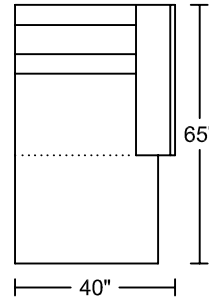

MASONE 0234

Designed for KELVIN GIORMANI

MASONE 0234

Designed for KELVIN GIORMANI

SXR/LAF

SXL/RAF

JXR/LAF

JXL/RAF

LXR/LAF

LXL/RAF

CN

ST2

ST2

ST

ST

STG3