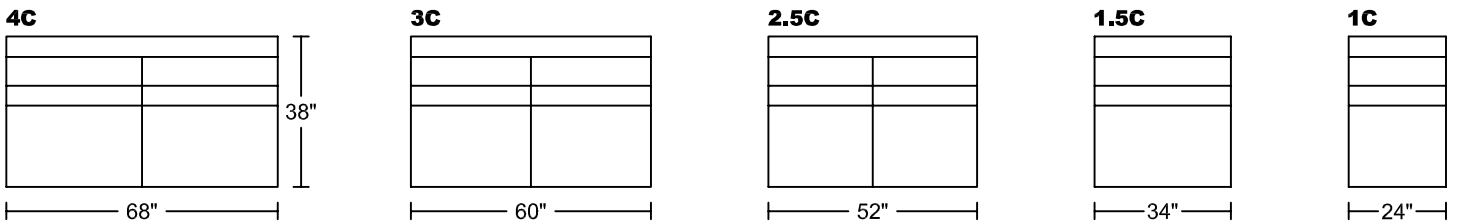

MASONE 0234

Designed for KELVIN GIORMANI

MASONE 0234

Designed for KELVIN GIORMANI

SXR/LAF

SXL/RAF

JXR/LAF

JXL/RAF

LXR/LAF

LXL/RAF

CN

ST2

ST2

ST

ST

STG3