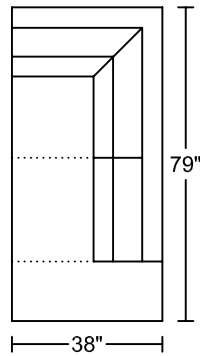

MASONE 0234

Designed for KELVIN GIORMANI

MASONE 0234

Designed for KELVIN GIORMANI

SXR/LAF

SXL/RAF

JXR/LAF

JXL/RAF

LXR/LAF

LXL/RAF

CN

ST2

ST2

ST

ST

STG3