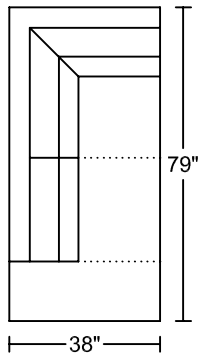

MASONE 0234

Designed for KELVIN GIORMANI

MASONE 0234

Designed for KELVIN GIORMANI

SXR/LAF

SXL/RAF

JXR/LAF

JXL/RAF

LXR/LAF

LXL/RAF

CN

ST2

ST2

ST

ST

STG3