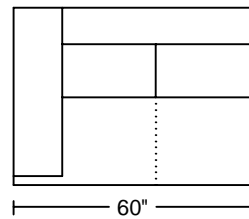

RINCINE II 0242

Designed for KELVIN GIORMANI

2.5RA/LAF