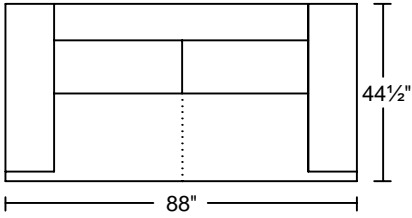

## Designed for KELVIN GIORMANI

---

4D

3D

2.5D

1.5D

1D

4RA/LAF