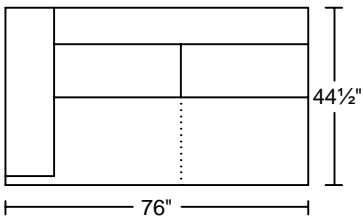

## Designed for KELVIN GIORMANI

---

4D

3D

2.5D

1.5D

1D

4RA/LAF