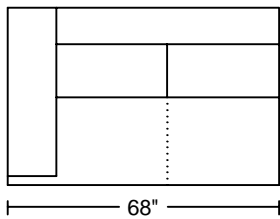

RINCINE II 0242

Designed for KELVIN GIORMANI

3RA/LAF