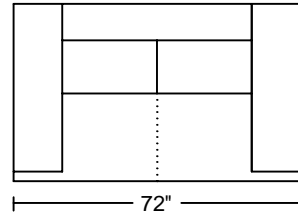

## Designed for KELVIN GIORMANI

---

4D

3D

2.5D

1.5D

1D

4RA/LAF