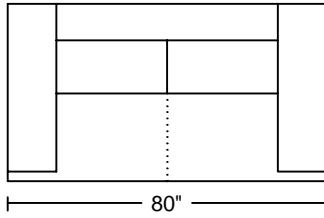

## Designed for KELVIN GIORMANI

---

4D

3D

2.5D

1.5D

1D

4RA/LAF