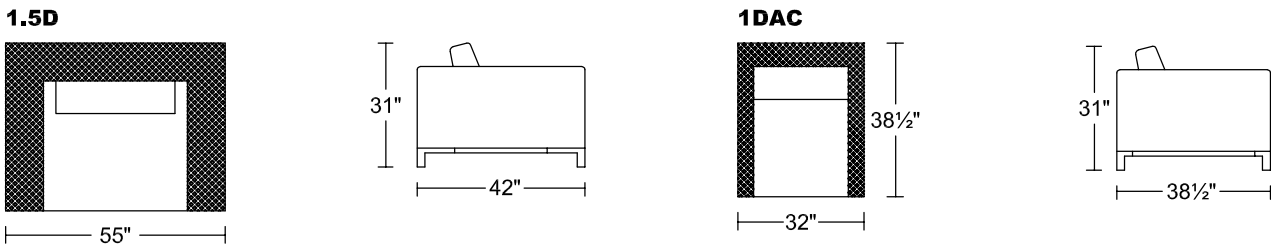

LIBERTA III/IV 0333
Designed for KELVIN GIORMANI

LIBERTA III/IV 0333
Designed for KELVIN GIORMANI

'M' Version- Plain Metal Leg

'S' Version- Metal Leg w/ Vertical Groove Detail