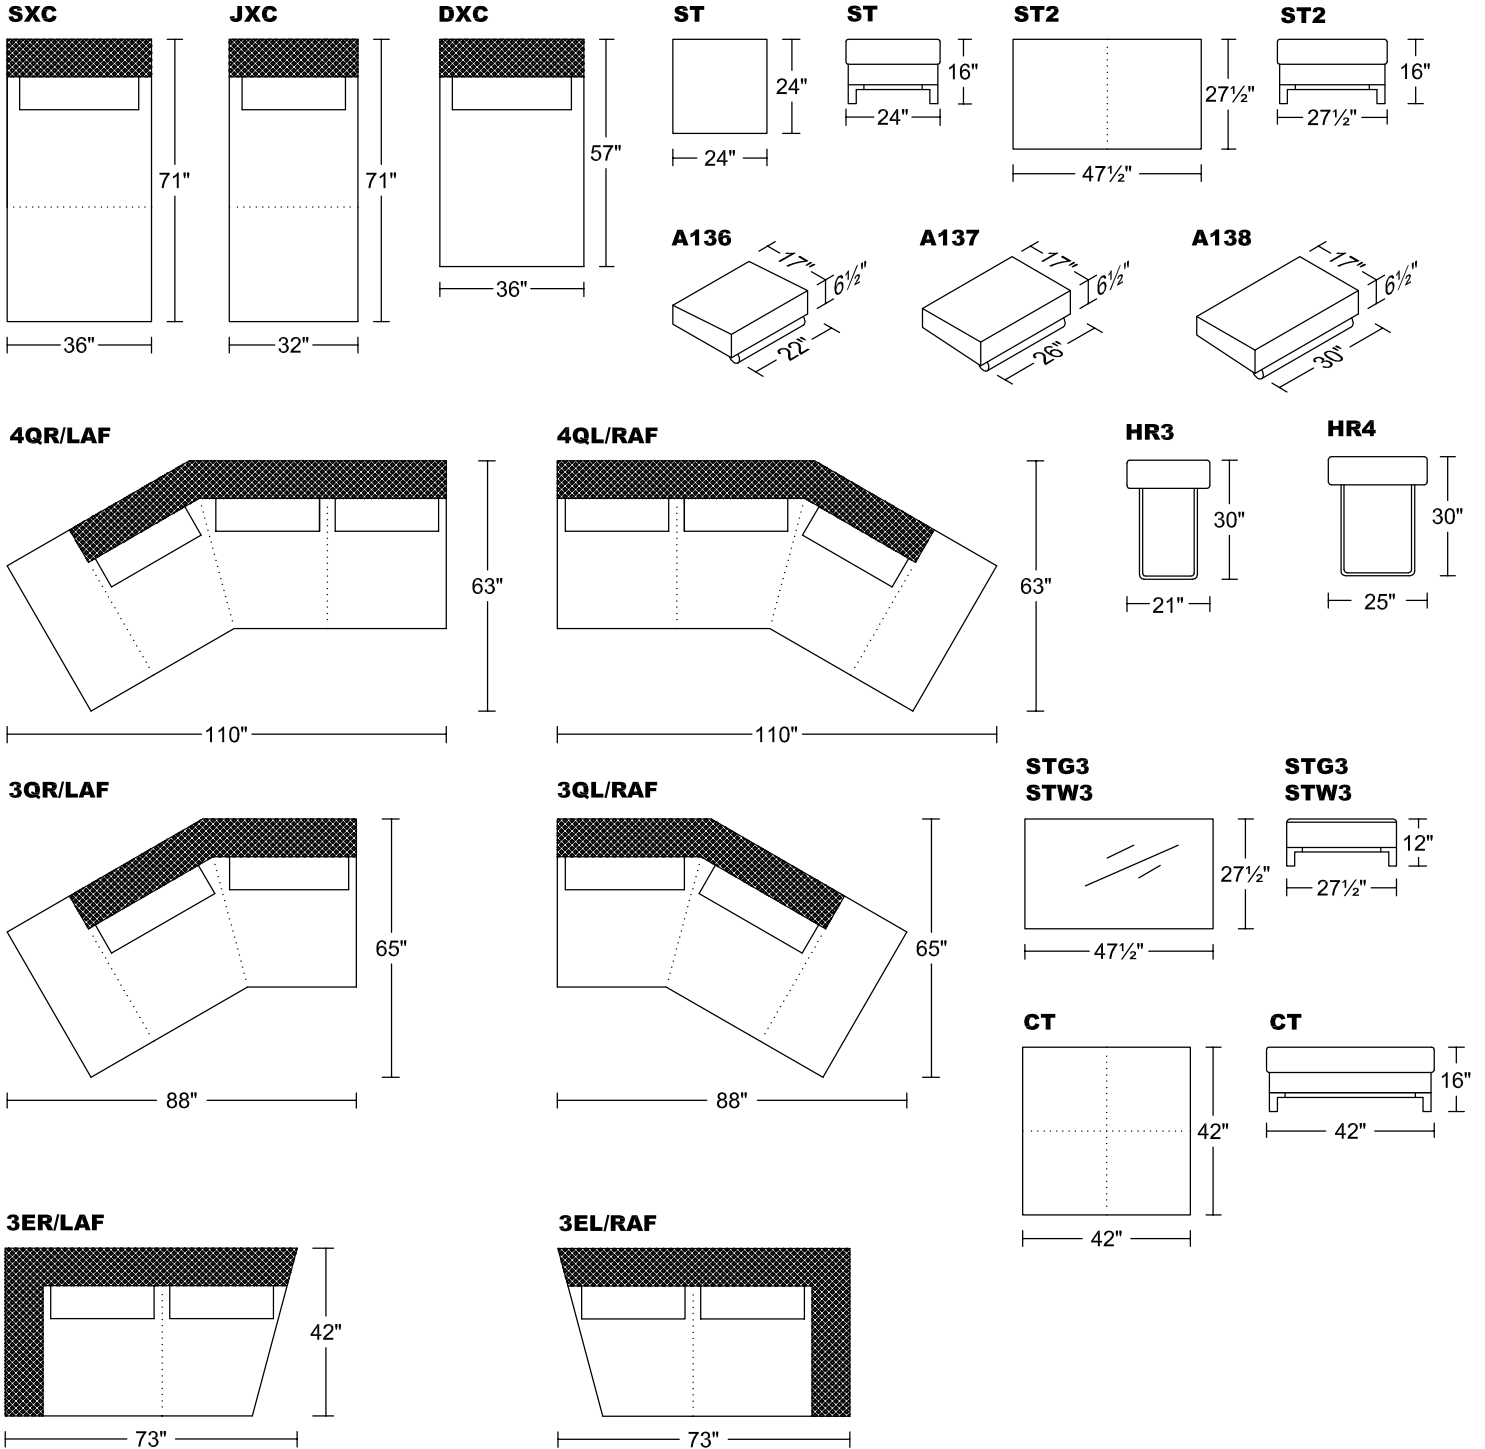

LIBERTA III/IV 0333
Designed for KELVIN GIORMANI

LIBERTA III/IV 0333
Designed for KELVIN GIORMANI

'M' Version- Plain Metal Leg

'S' Version- Metal Leg w/ Vertical Groove Detail