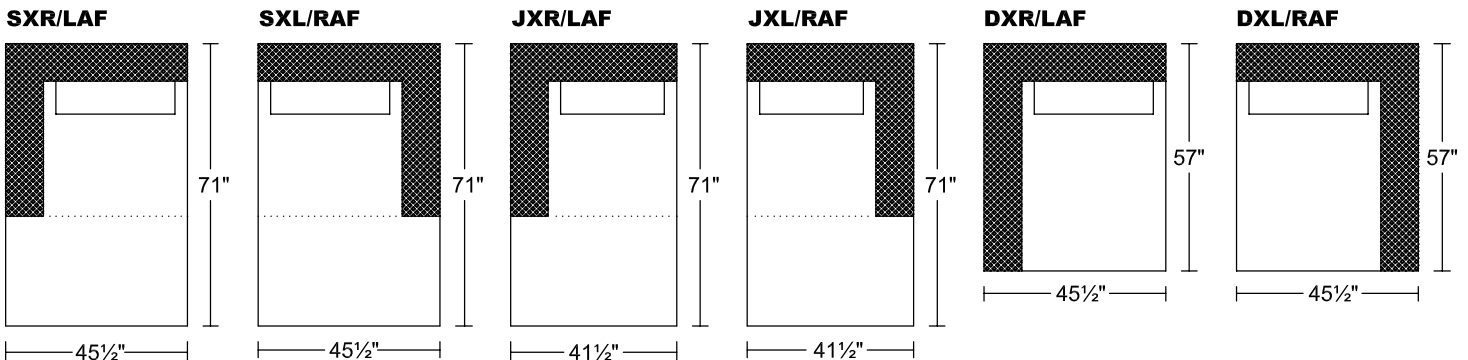

LIBERTA III/IV 0333
Designed for KELVIN GIORMANI

LIBERTA III/IV 0333
Designed for KELVIN GIORMANI

'M' Version- Plain Metal Leg

'S' Version- Metal Leg w/ Vertical Groove Detail