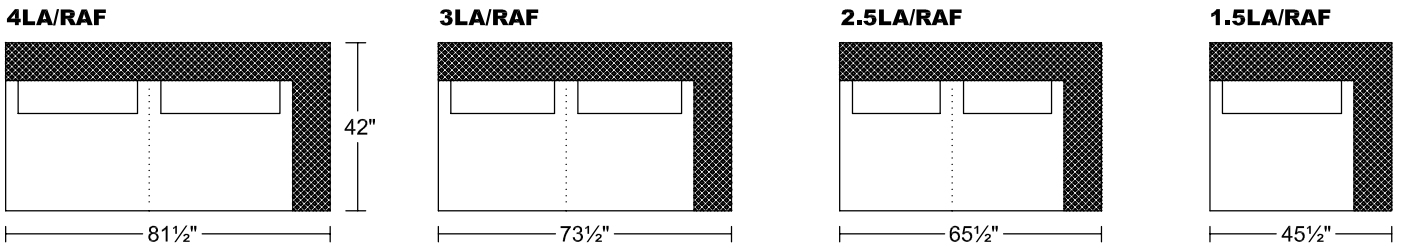

LIBERTA III/IV 0333
Designed for KELVIN GIORMANI

LIBERTA III/IV 0333
Designed for KELVIN GIORMANI

'M' Version- Plain Metal Leg

'S' Version- Metal Leg w/ Vertical Groove Detail