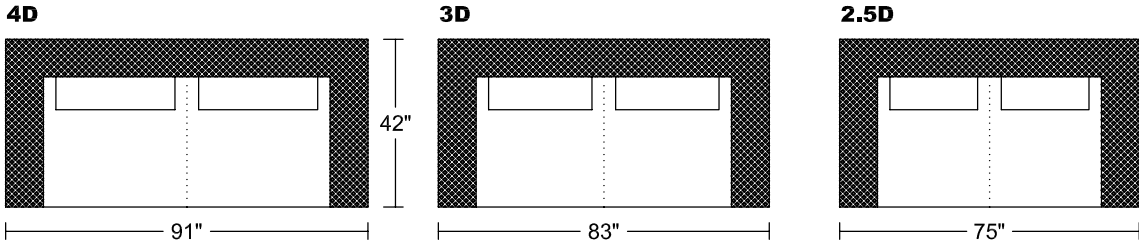

LIBERTA III/IV 0333
Designed for KELVIN GIORMANI

LIBERTA III/IV 0333
Designed for KELVIN GIORMANI

'M' Version- Plain Metal Leg

'S' Version- Metal Leg w/ Vertical Groove Detail