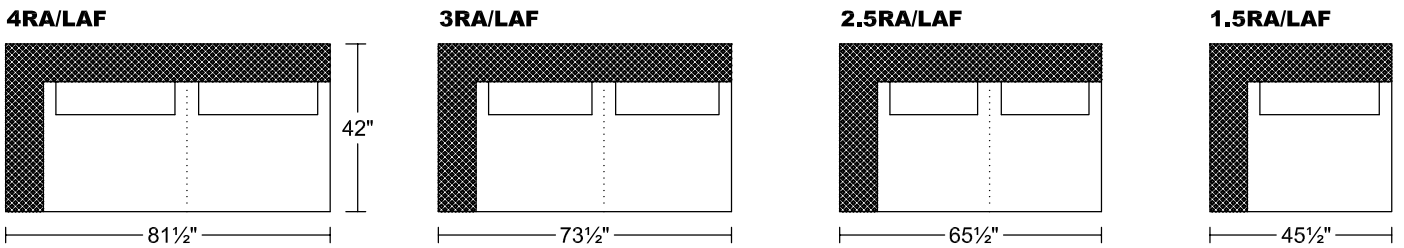

LIBERTA III/IV 0333
Designed for KELVIN GIORMANI

LIBERTA III/IV 0333
Designed for KELVIN GIORMANI

'M' Version- Plain Metal Leg

'S' Version- Metal Leg w/ Vertical Groove Detail