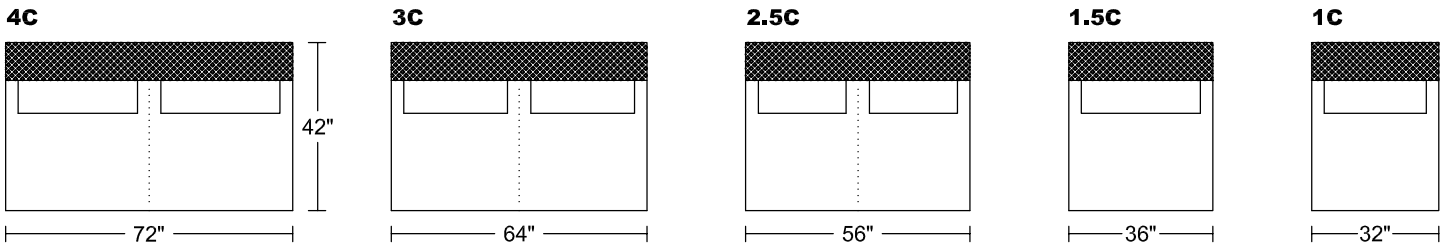

LIBERTA III/IV 0333
Designed for KELVIN GIORMANI

LIBERTA III/IV 0333
Designed for KELVIN GIORMANI

'M' Version- Plain Metal Leg

'S' Version- Metal Leg w/ Vertical Groove Detail