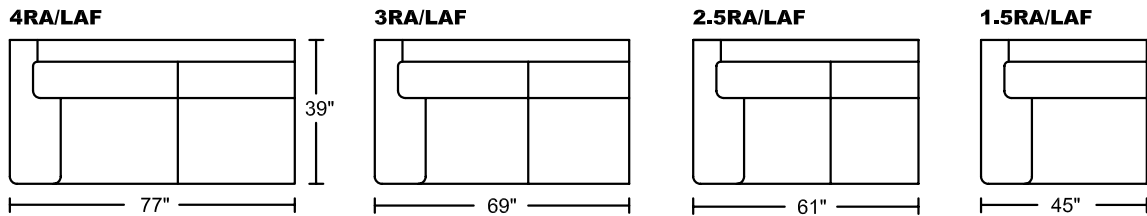

PALMA 0361

Designed for KELVIN GIORMANI

PALMA 0361
Designed for KELVIN GIORMANI

4BR/LAF

4BL/RAF

3DR3

3BR/LAF

3BL/RAF

3NR

3NL

RT3

RT3

RT2

RT2

1.5CR

1CR