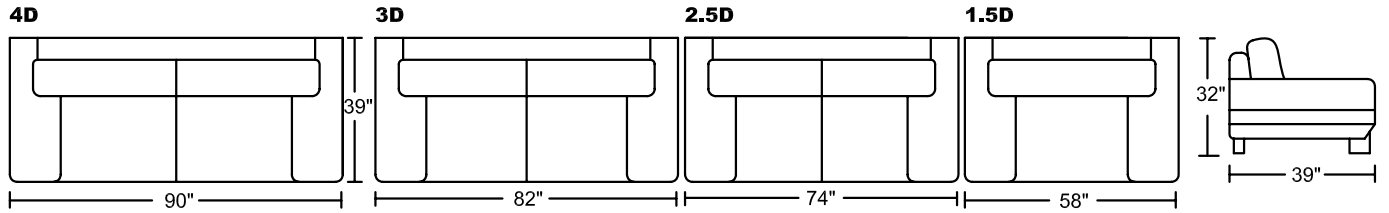

PALMA 0361

Designed for KELVIN GIORMANI

PALMA 0361
Designed for KELVIN GIORMANI

4BR/LAF

4BL/RAF

3DR3

3BR/LAF

3BL/RAF

3NR

3NL

RT3

RT3

RT2

RT2

1.5CR

1CR