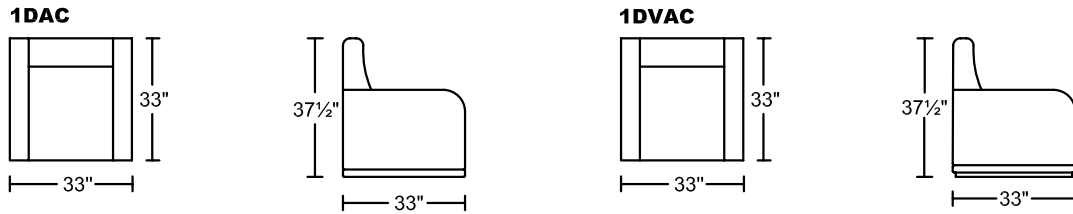

PALMA 0361

Designed for KELVIN GIORMANI

PALMA 0361
Designed for KELVIN GIORMANI

4BR/LAF

4BL/RAF

3DR3

3BR/LAF

3BL/RAF

3NR

3NL

RT3

RT3

RT2

RT2

1.5CR

1CR