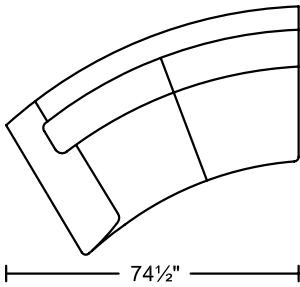

PALMA 0361

Designed for KELVIN GIORMANI

PALMA 0361
Designed for KELVIN GIORMANI

4BR/LAF

4BL/RAF

3DR3

3BR/LAF

3BL/RAF

3NR

3NL

RT3

RT3

RT2

RT2

1.5CR

1CR

ST

ST

ST2

ST2

**STG3
STW3**

**STG3
STW3**

HR3

HR4