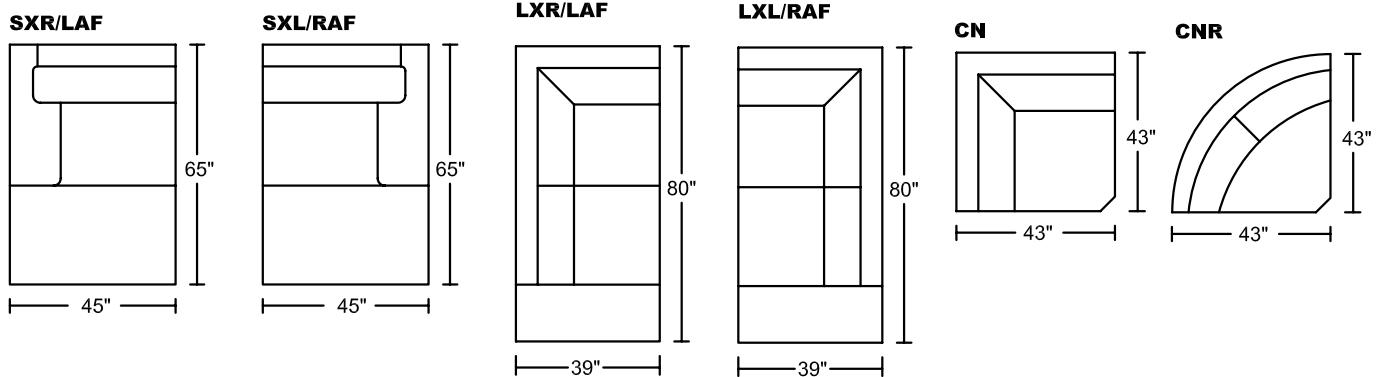

PALMA 0361

Designed for KELVIN GIORMANI

PALMA 0361
Designed for KELVIN GIORMANI

4BR/LAF

4BL/RAF

3DR3

3BR/LAF

3BL/RAF

3NR

3NL

RT3

RT3

RT2

RT2

1.5CR

1CR