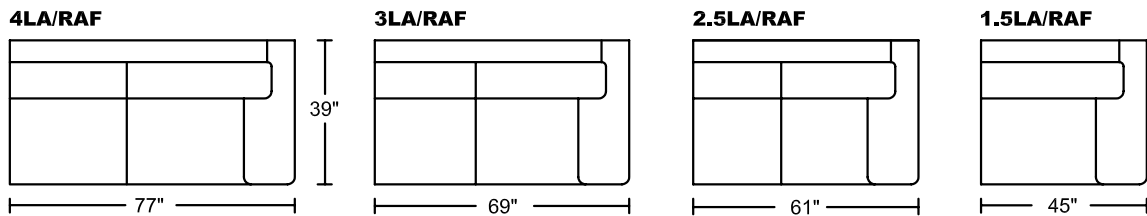

PALMA 0361

Designed for KELVIN GIORMANI

PALMA 0361
Designed for KELVIN GIORMANI

4BR/LAF

4BL/RAF

3DR3

3BR/LAF

3BL/RAF

3NR

3NL

RT3

RT3

RT2

RT2

1.5CR

1CR