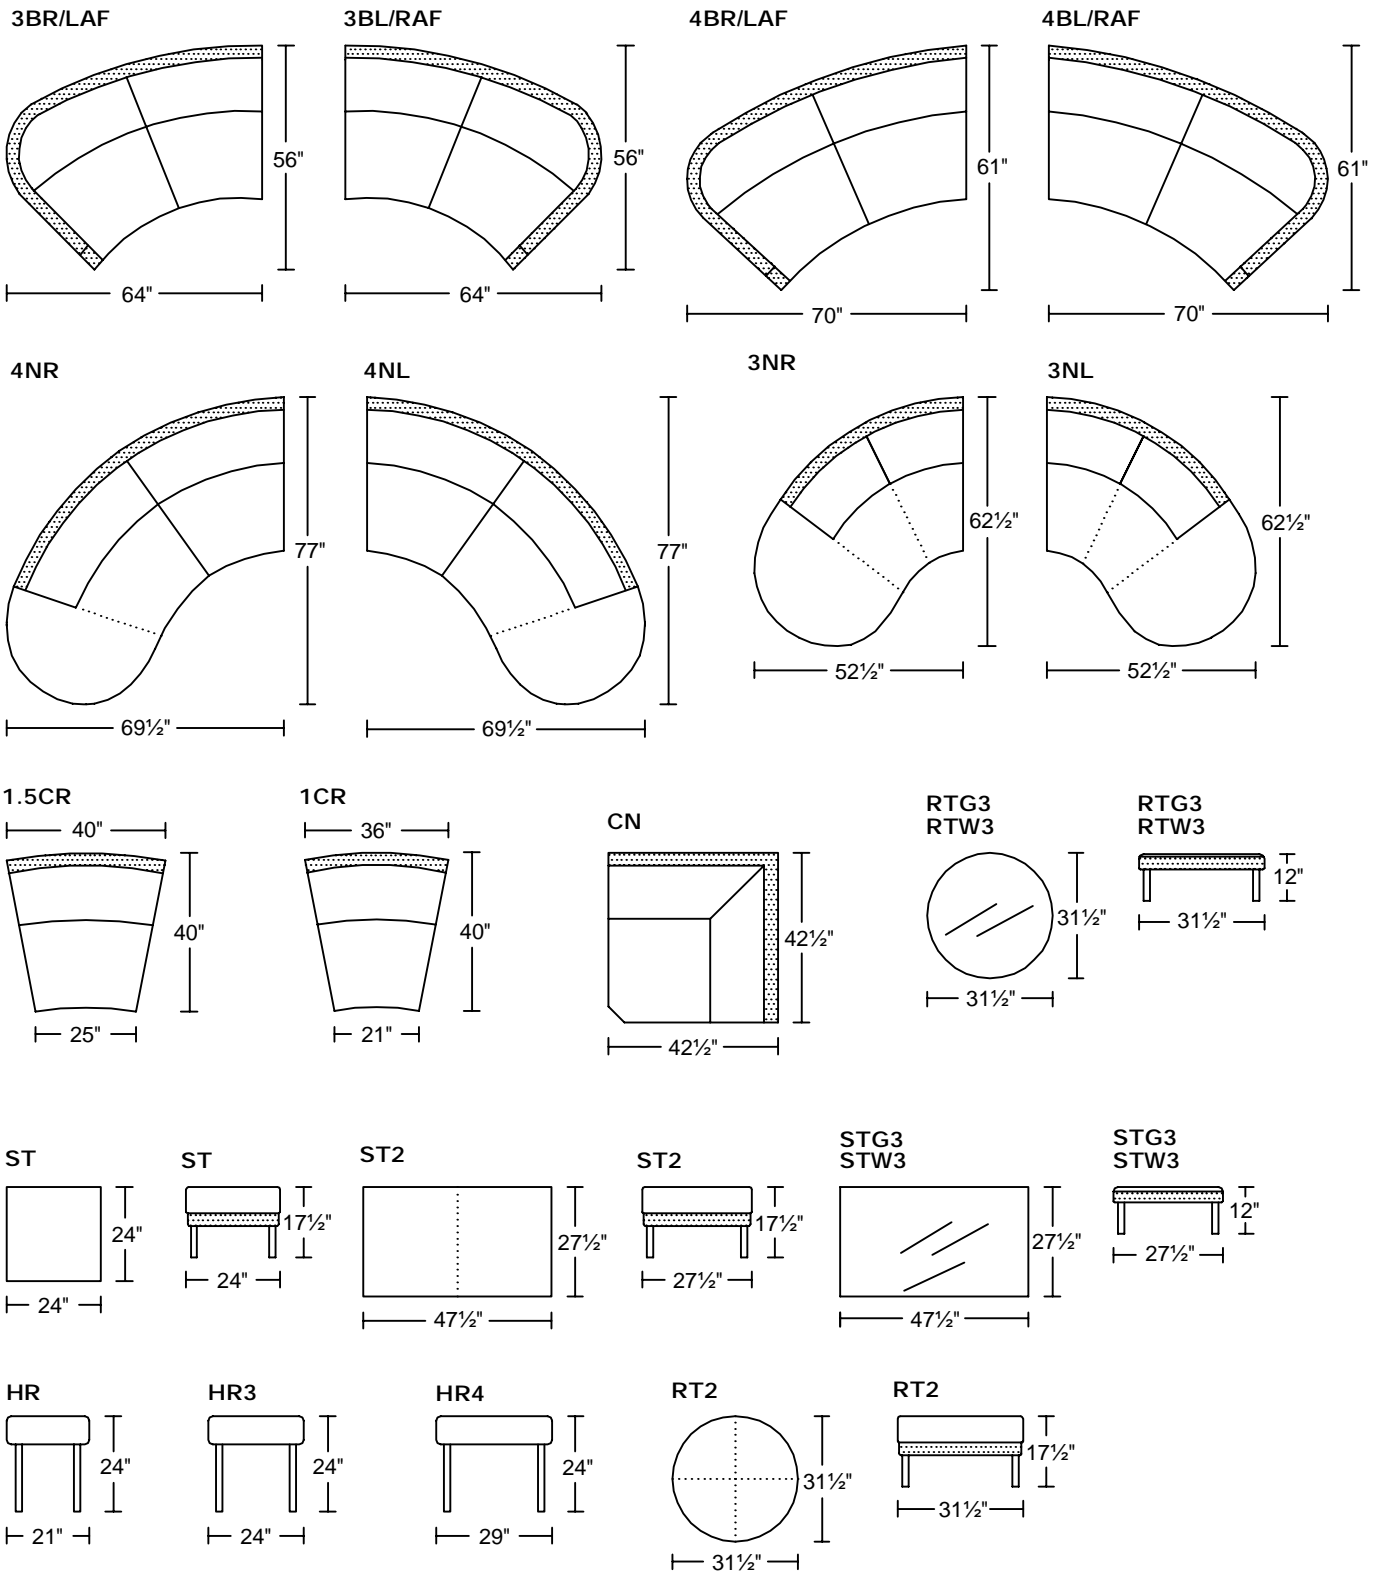

COMODO IX S0385

Designed for KELVIN GIORMANI

'S' Version- Stainless Steel Legs in Polished Finish (Shiny)