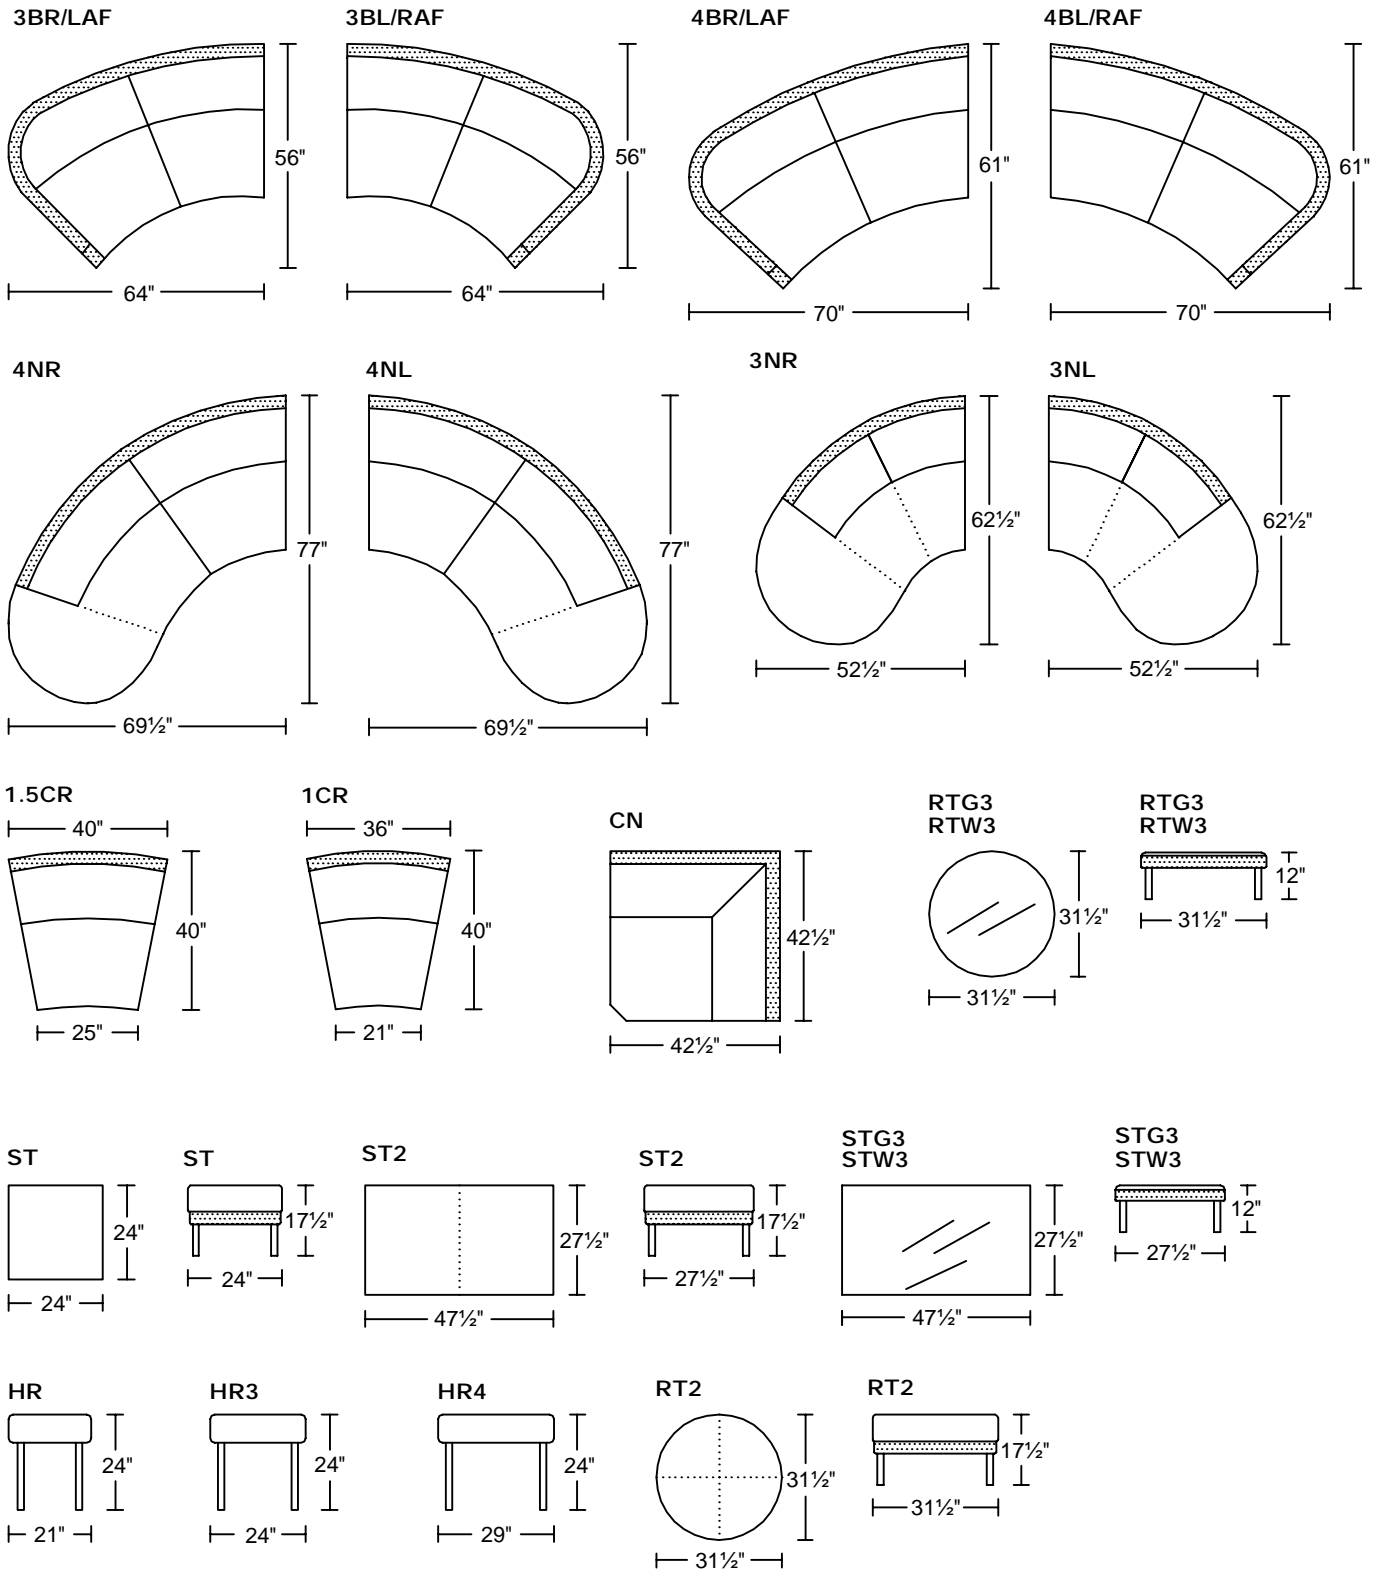

COMODO VII H0385

Designed for KELVIN GIORMANI

'H' Version- Wood Legs

COMODO VII H0385

Designed for KELVIN GIORMANI

'H' Version- Wood Legs

COMODO VIII M0385

Designed for KELVIN GIORMANI

'M' Version- Stainless Steel Legs in Dark Nickel

COMODO VIII M0385

Designed for KELVIN GIORMANI

'M' Version- Stainless Steel Legs in Dark Nickel

COMODO IX S0385

Designed for KELVIN GIORMANI

'S' Version- Stainless Steel Legs in Polished Finish (Shiny)