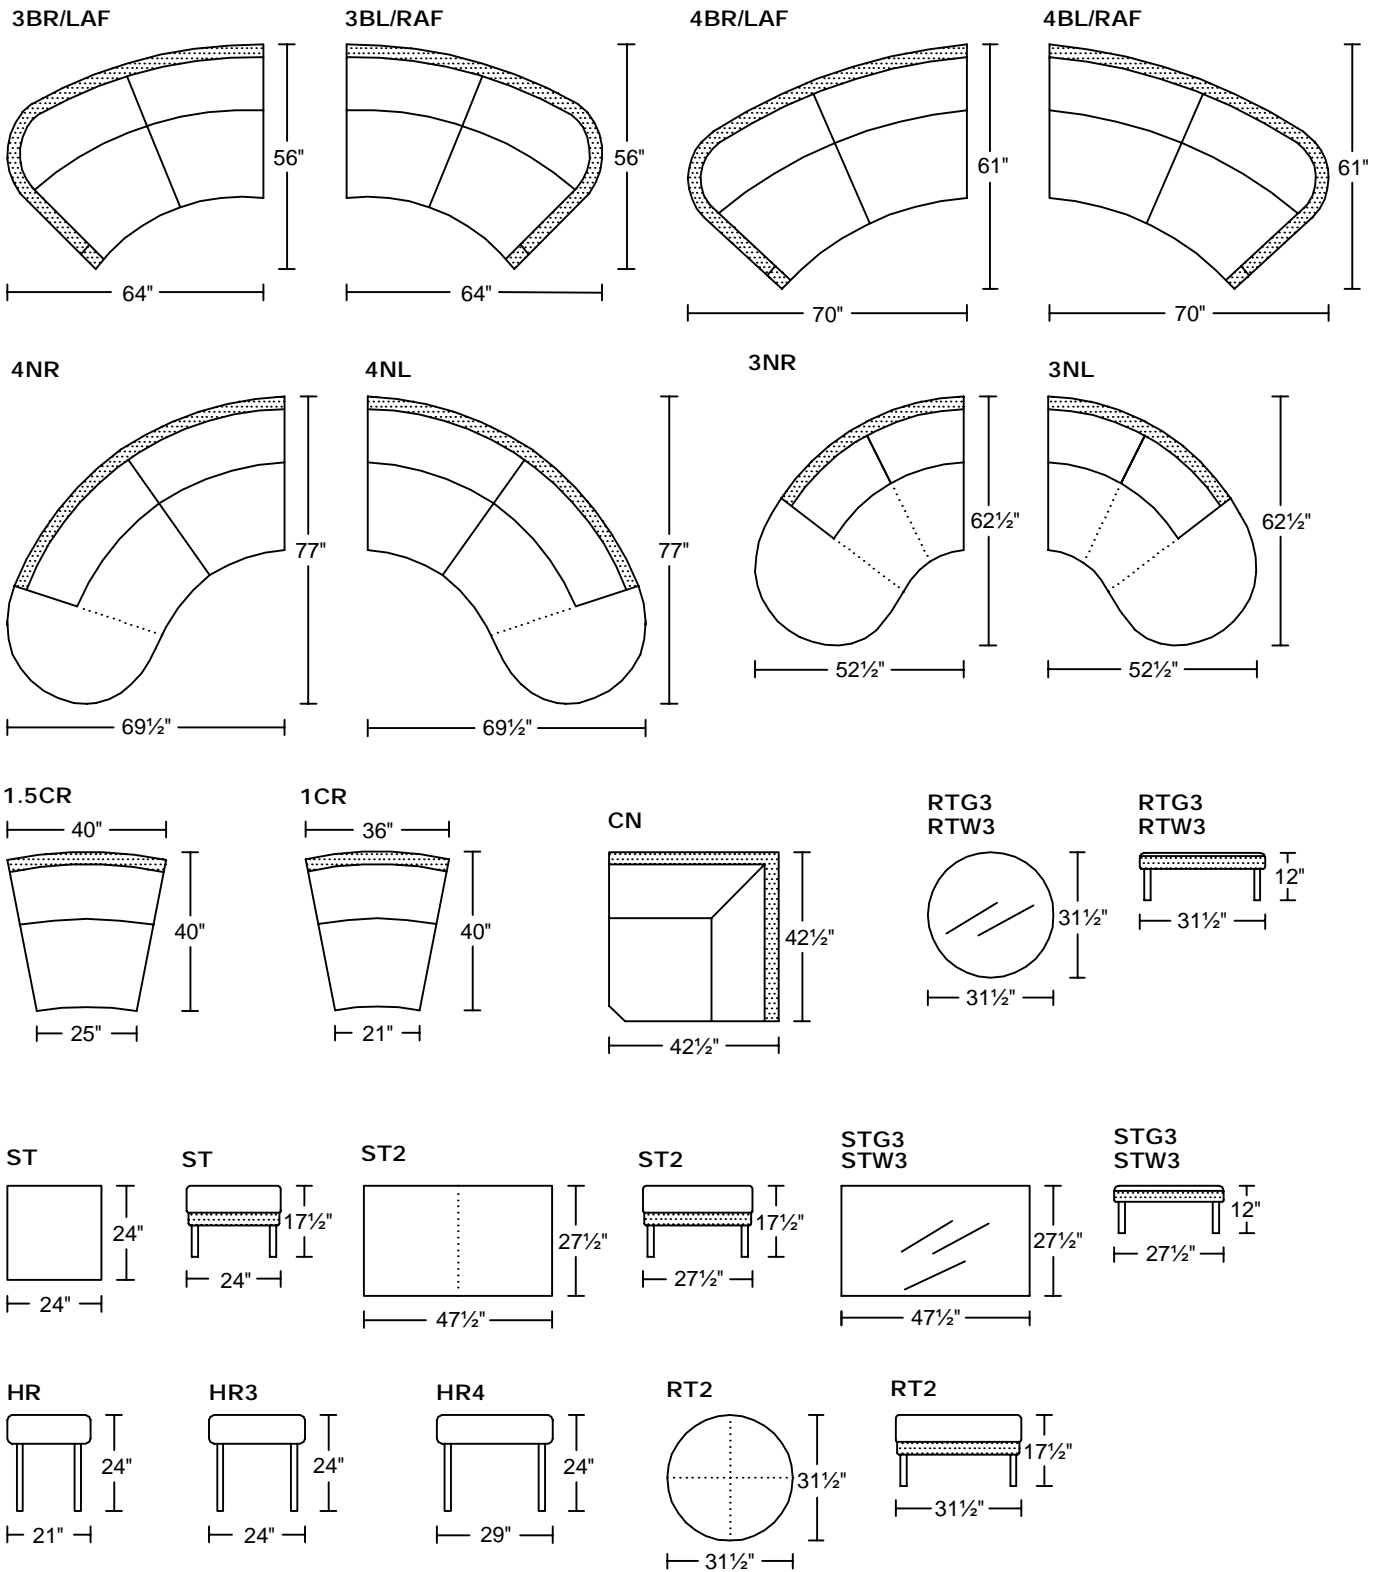

COMODO VII H0385

Designed for KELVIN GIORMANI

'H' Version- Wood Legs

COMODO VII H0385

Designed for KELVIN GIORMANI

'H' Version- Wood Legs

COMODO VIII M0385

Designed for KELVIN GIORMANI