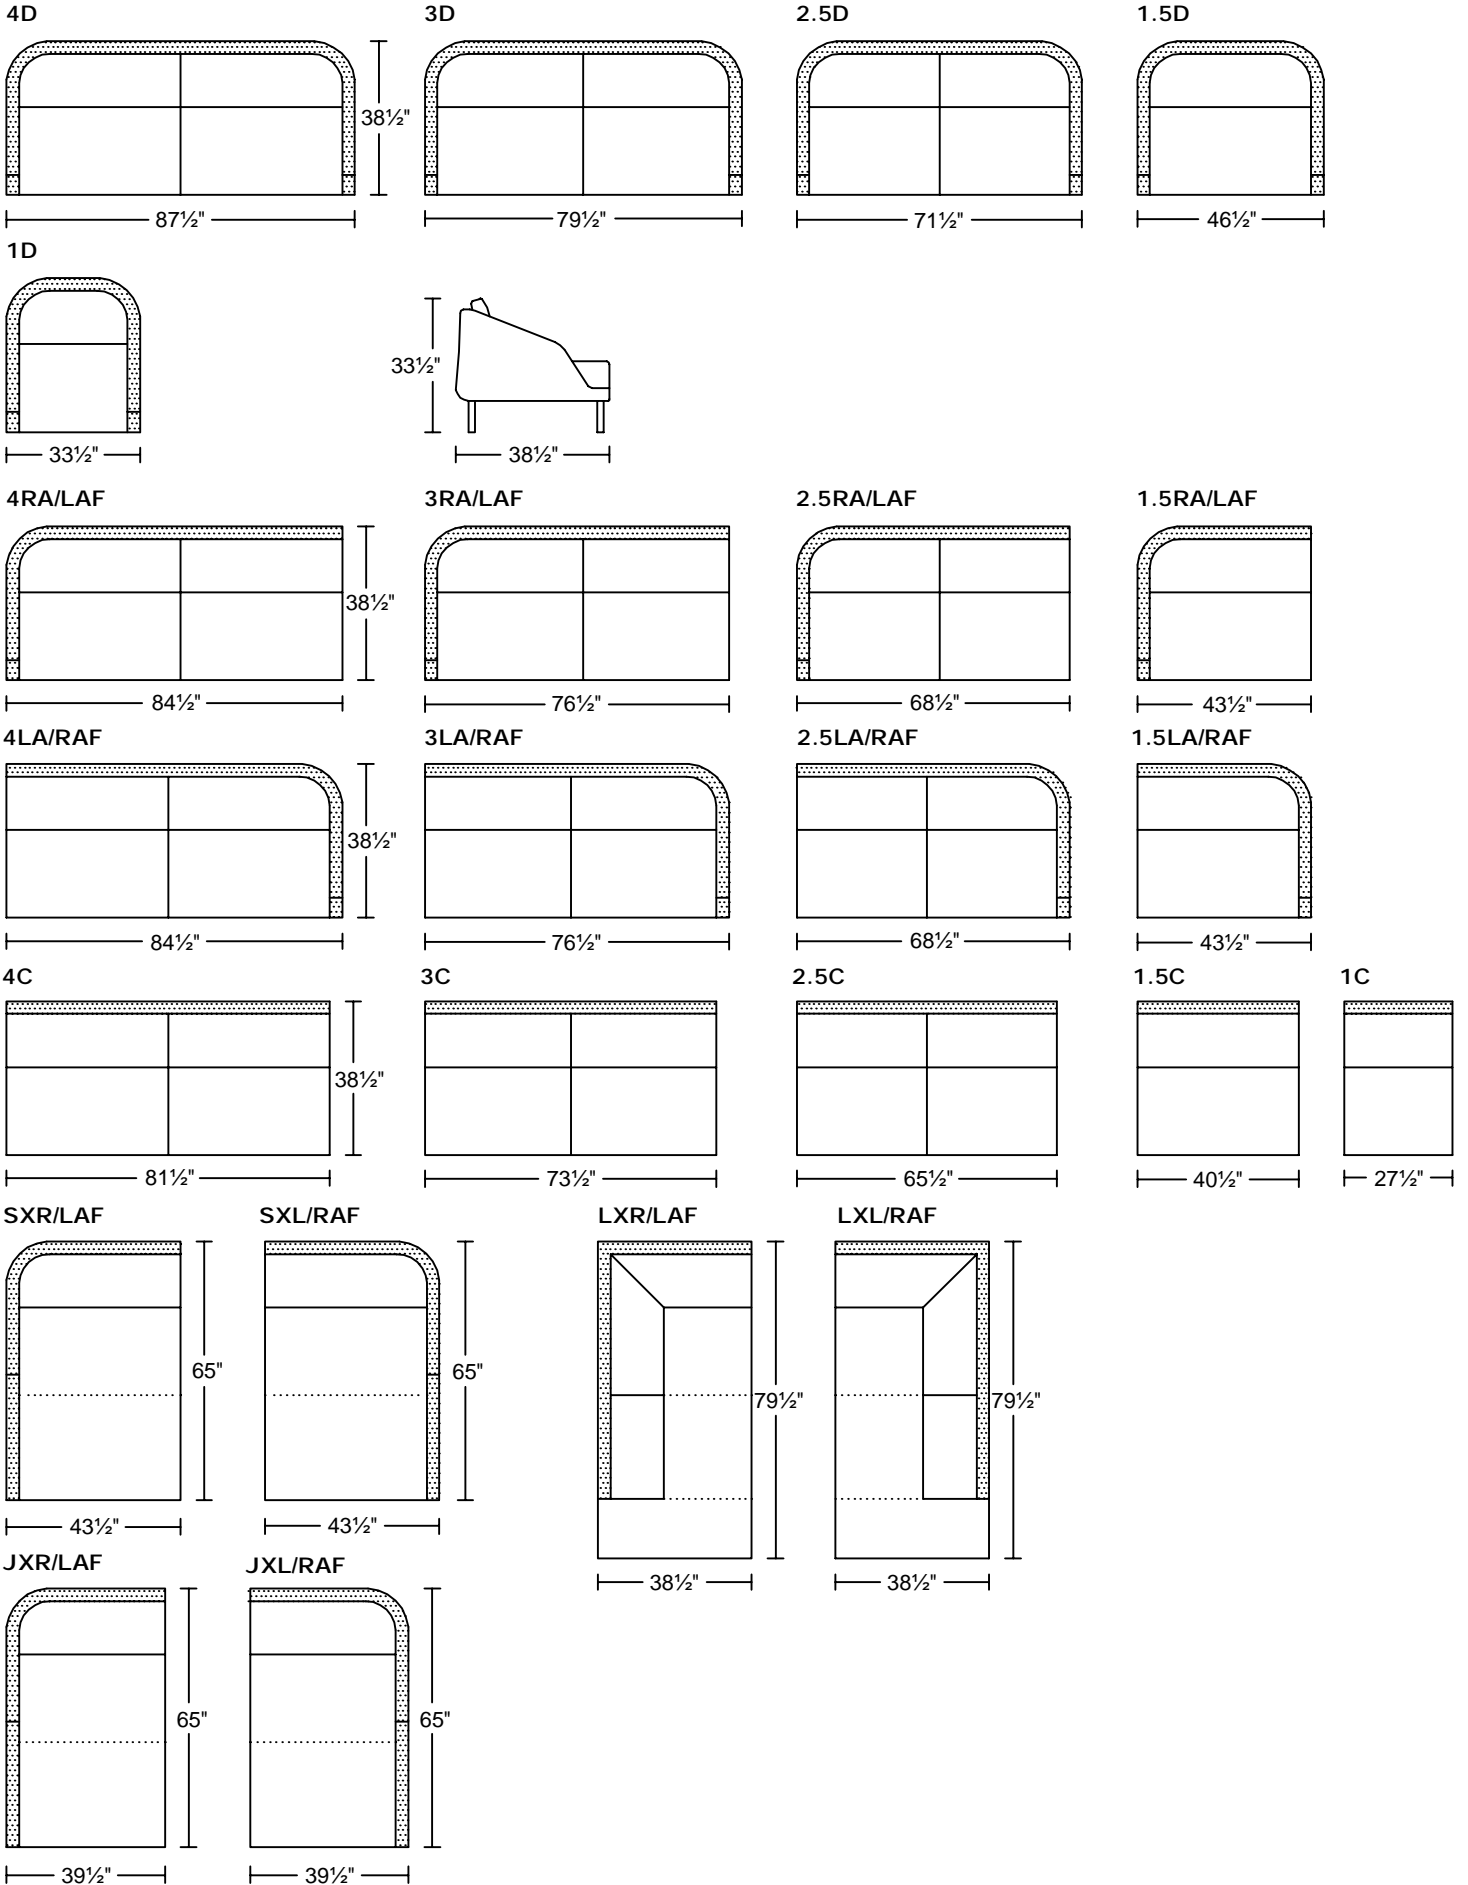

COMODO VII H0385

Designed for KELVIN GIORMANI

'H' Version- Wood Legs

COMODO VII H0385

Designed for KELVIN GIORMANI

'H' Version- Wood Legs

COMODO VIII M0385

Designed for KELVIN GIORMANI