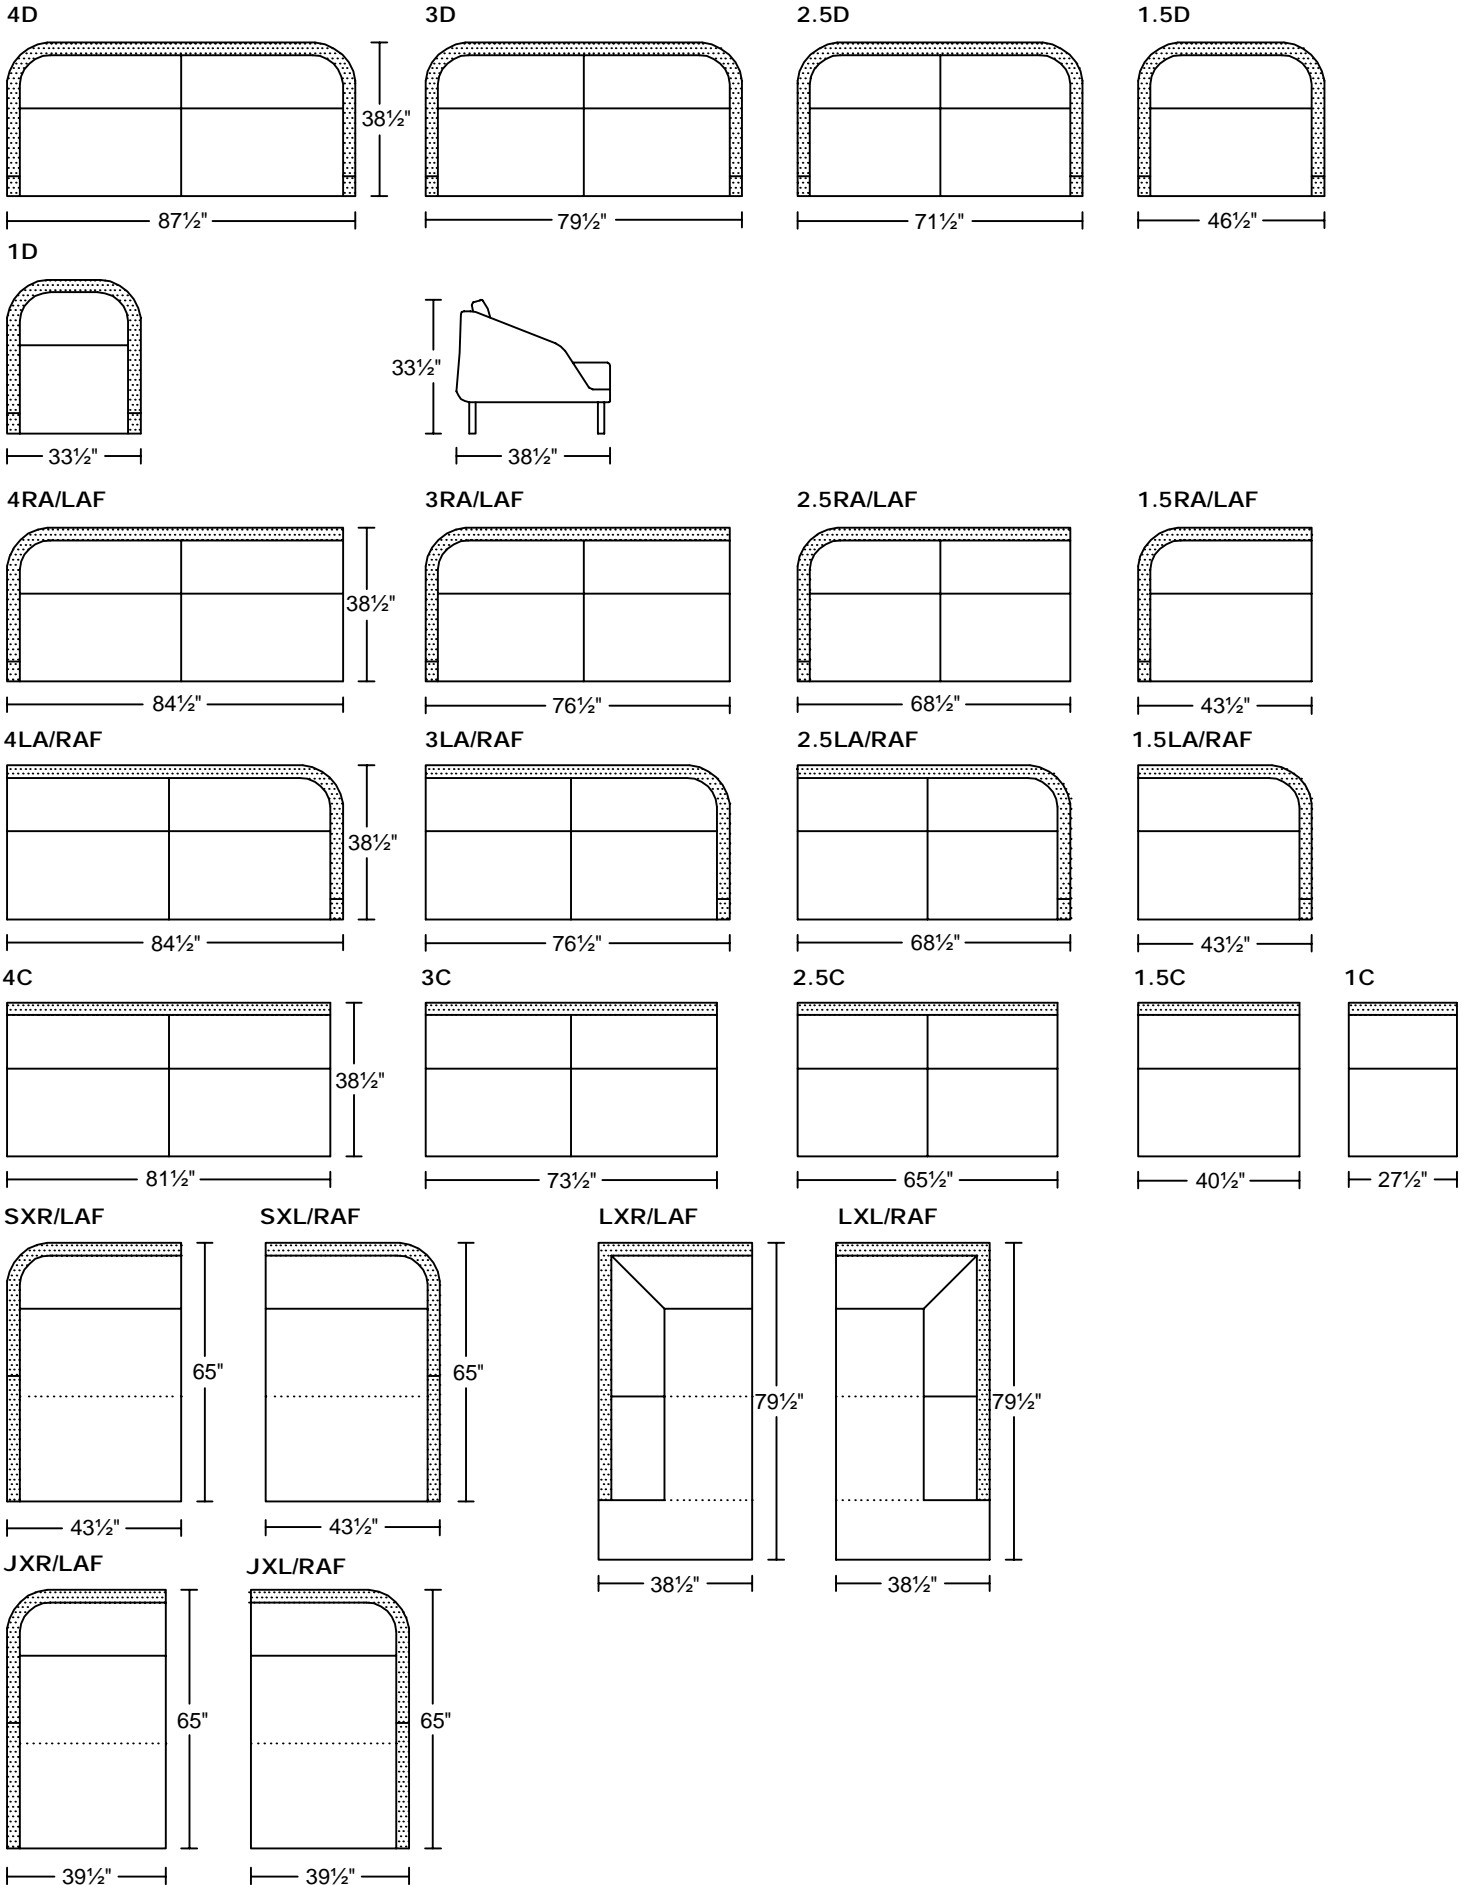

COMODO VII H0385

Designed for KELVIN GIORMANI

'H' Version- Wood Legs

COMODO VII H0385

Designed for KELVIN GIORMANI

'H' Version- Wood Legs

COMODO VIII M0385

Designed for KELVIN GIORMANI