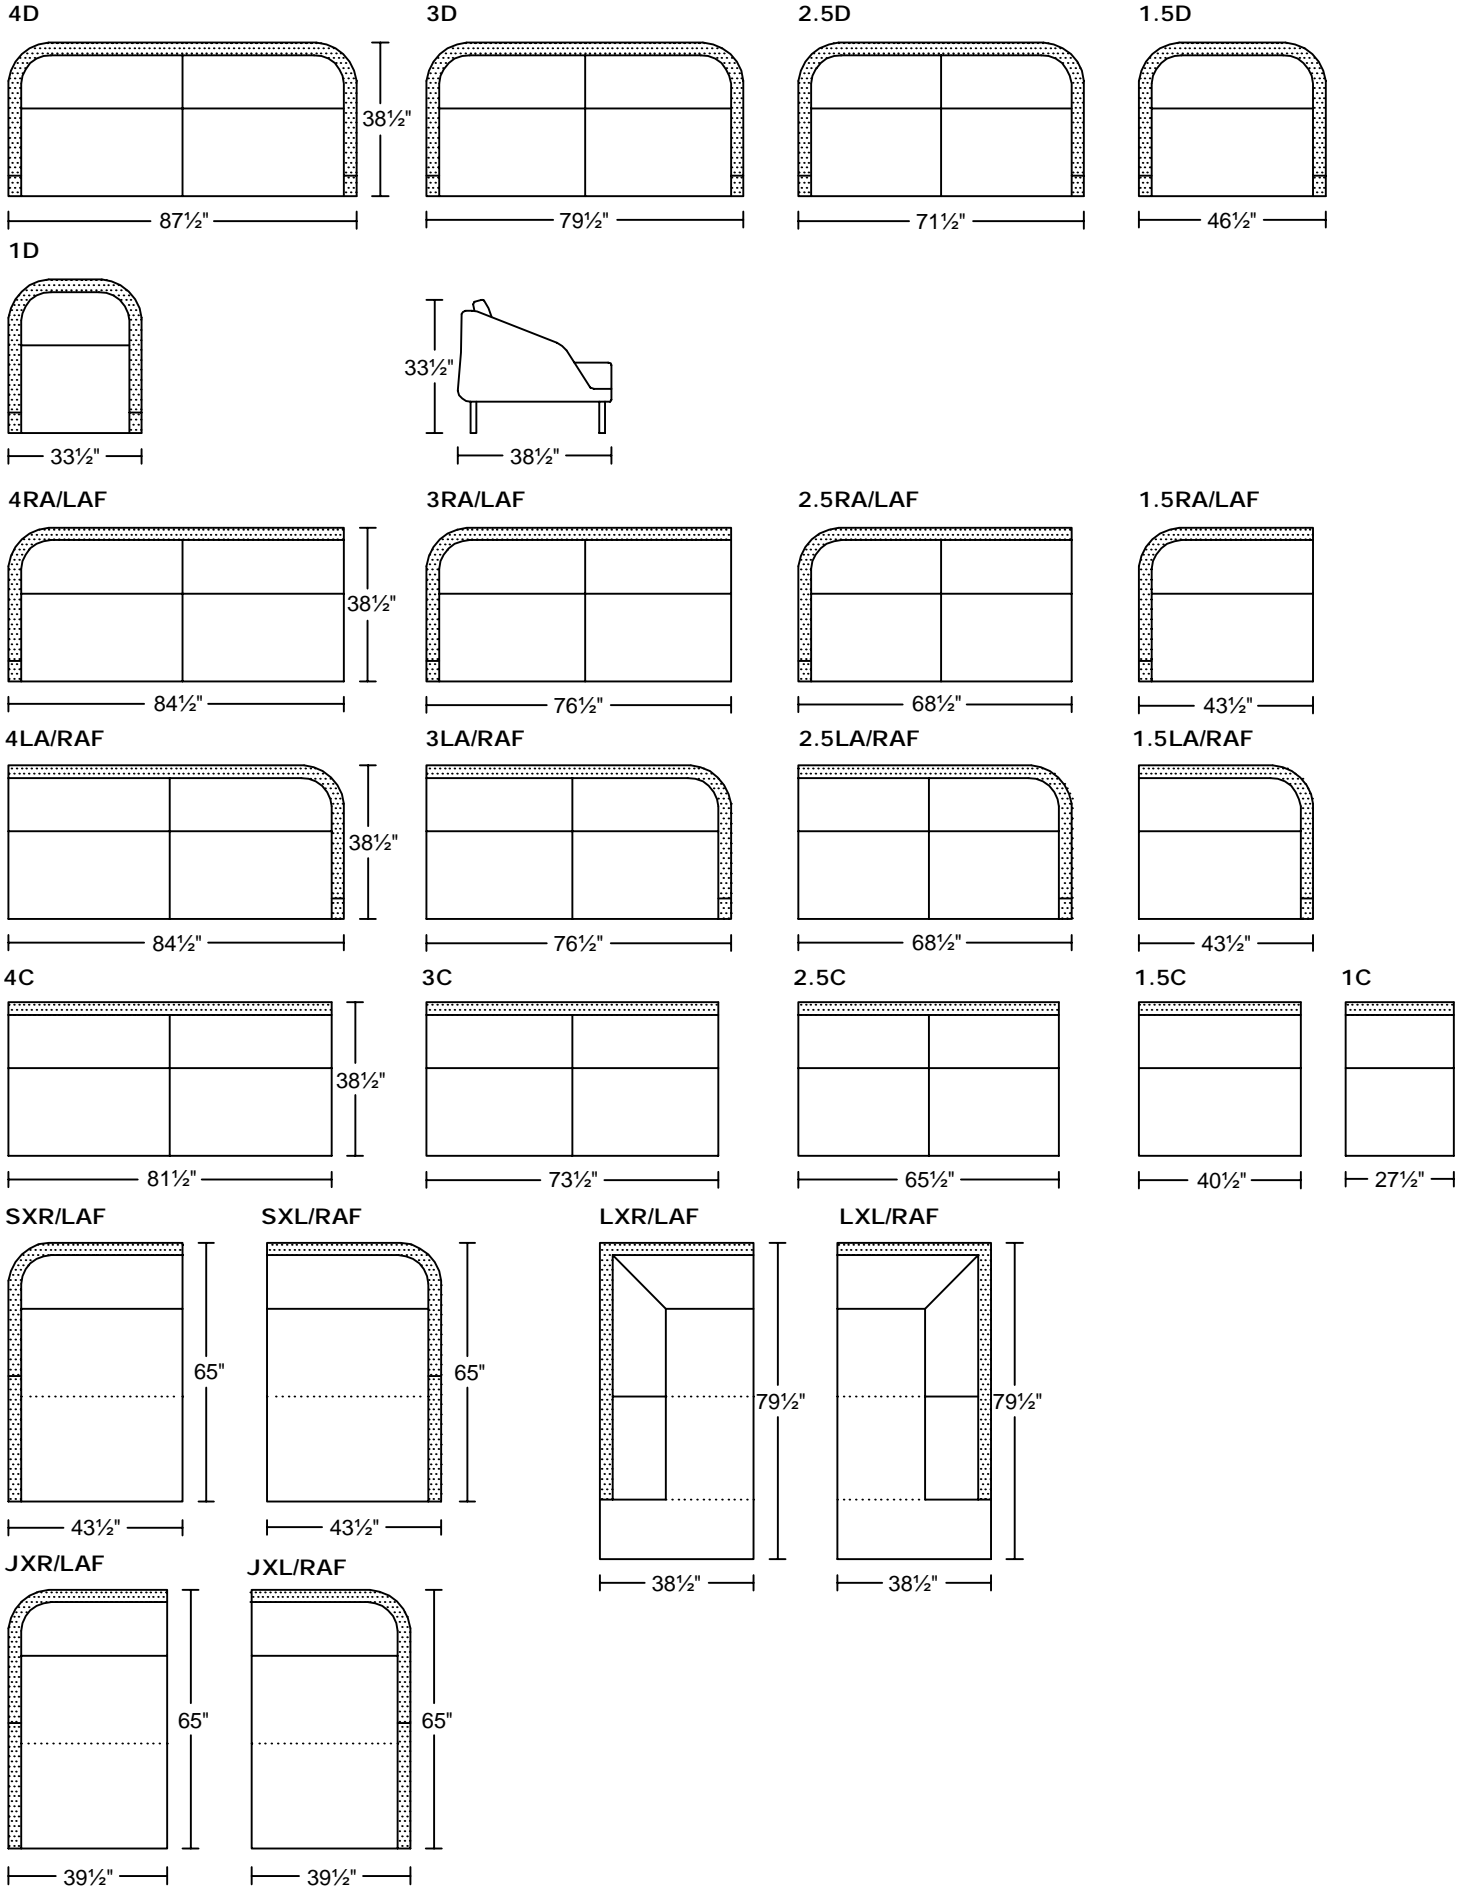

'M' Version- Stainless Steel Legs in Dark Nickel

COMODO VIII M0385

Designed for KELVIN GIORMANI

'M' Version- Stainless Steel Legs in Dark Nickel

COMODO IX S0385

Designed for KELVIN GIORMANI

'S' Version- Stainless Steel Legs in Polished Finish (Shiny)