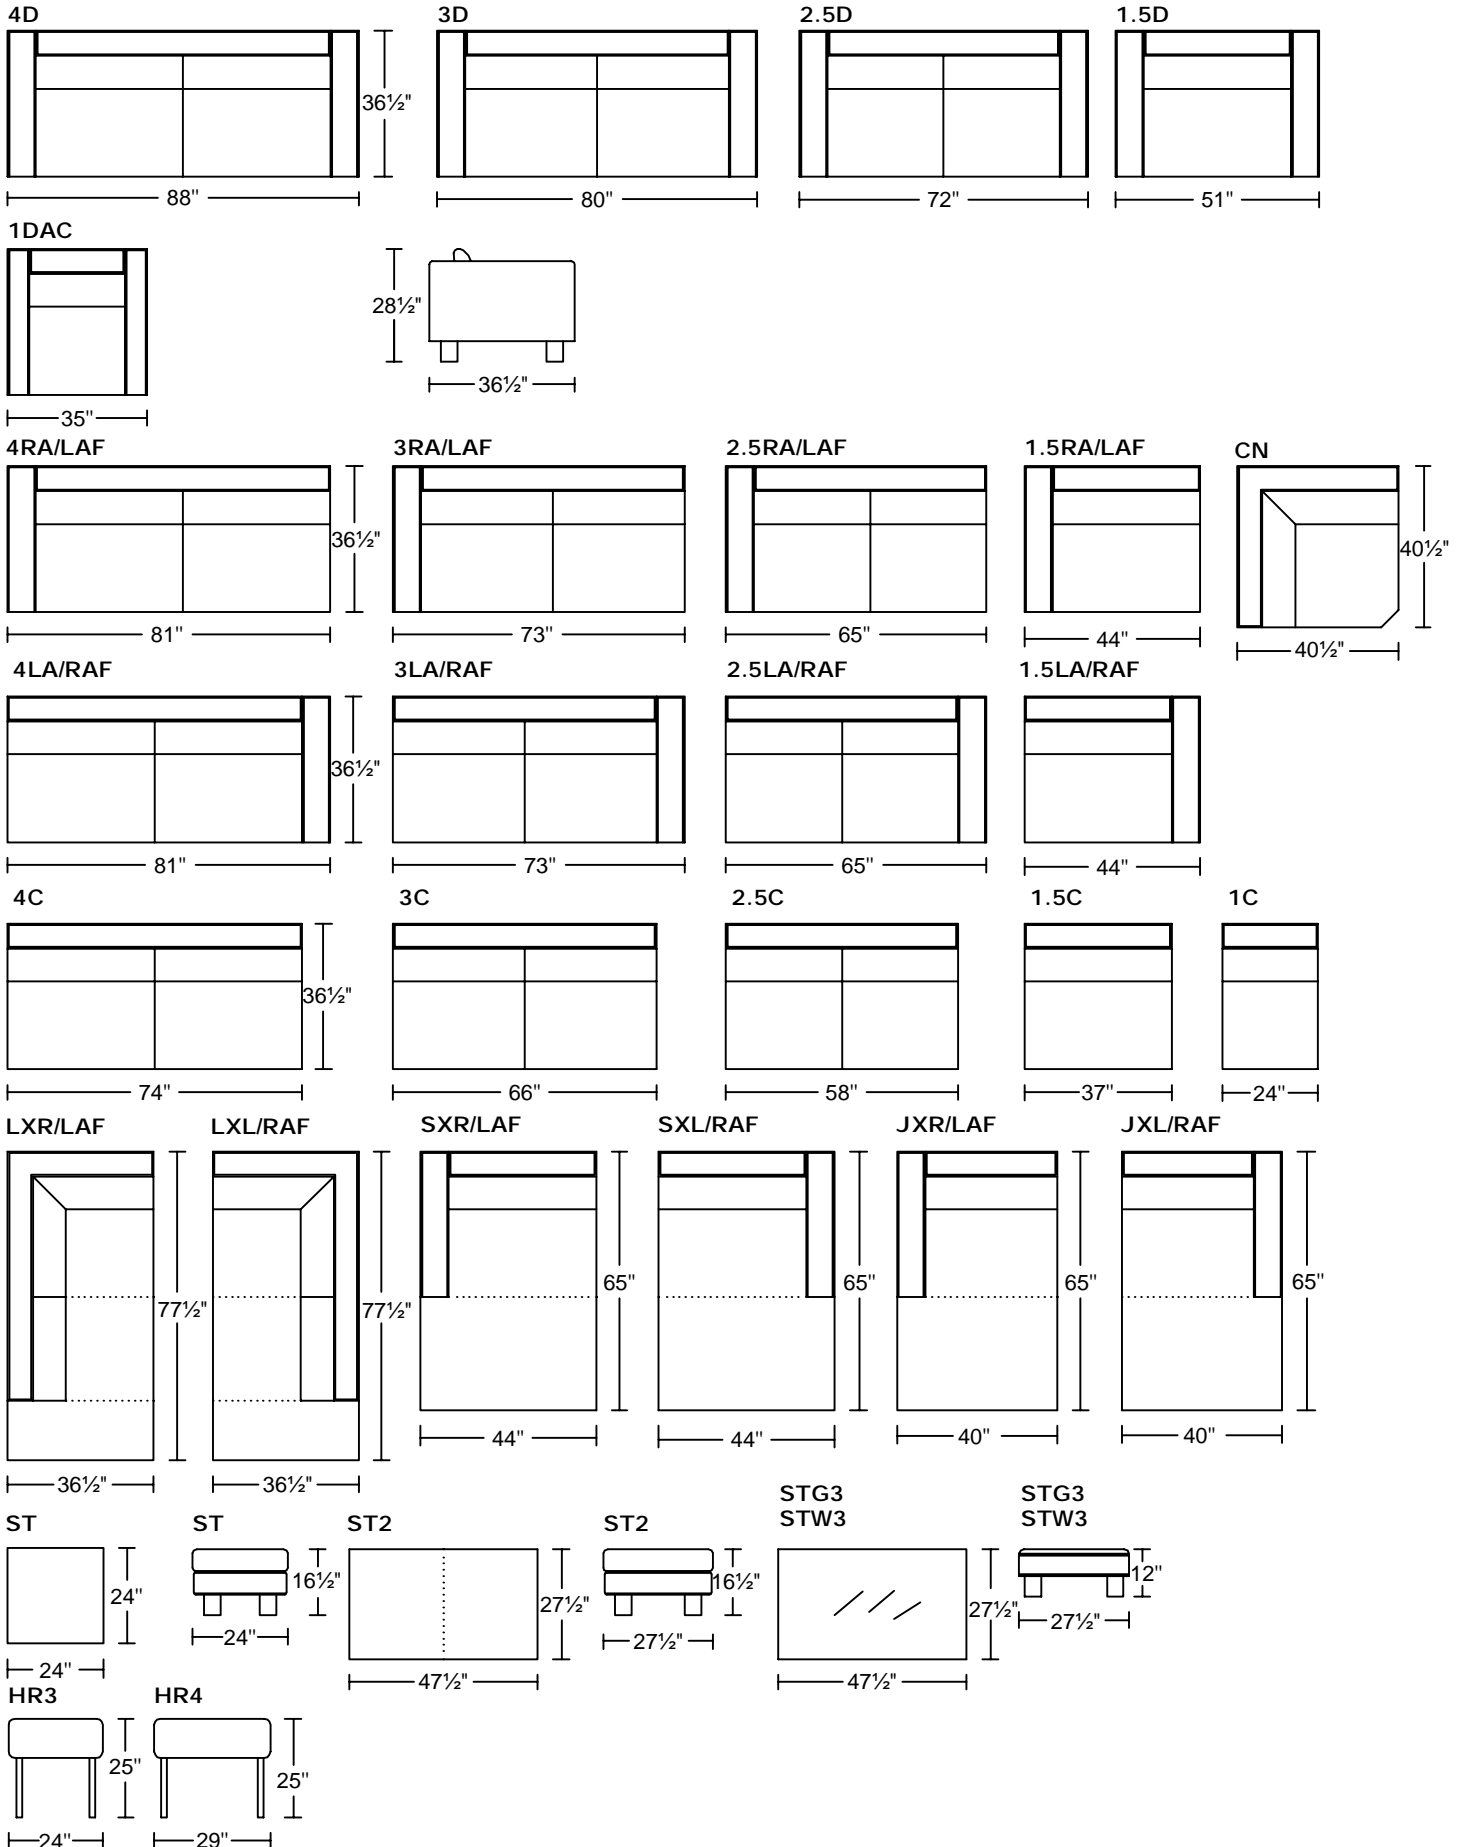

BORDO I 0431A

Designed for KELVIN GIORMANI

'A' Version- Arm width is 7" wide (except for 1DAC; arm width is 5.5")