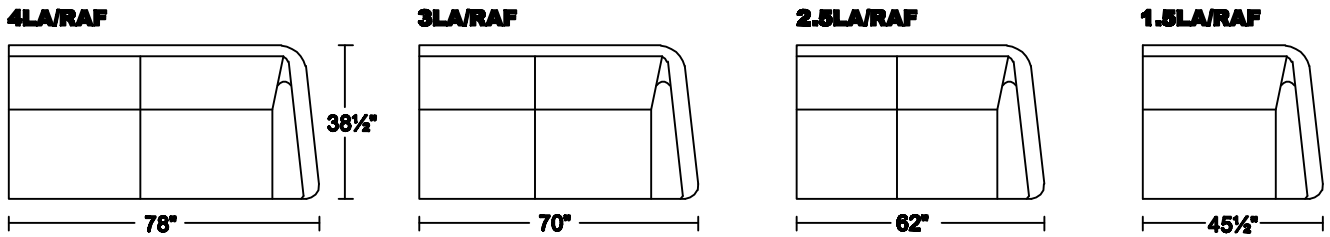

SCUDO 0539

Designed for **KELVIN GIORMANI**

SCUDO 0539

Designed for **KELVIN GIORMANI**

LXR/LAF

LXL/RAF

ST2

ST2

ST

ST

**STG3
STW3**

**STG3
STW3**