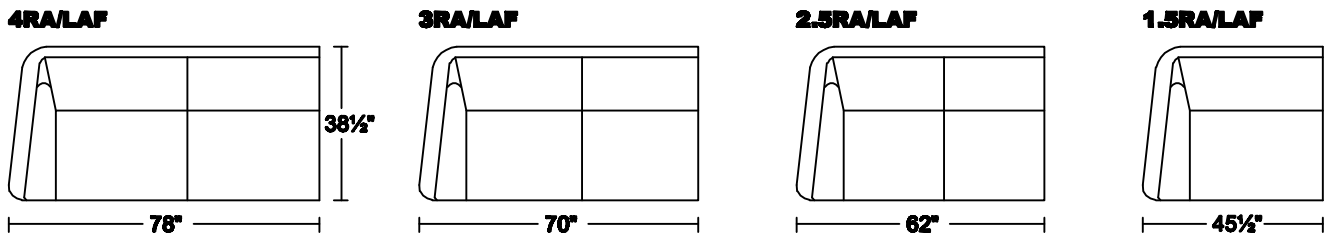

SCUDO 0539

Designed for **KELVIN GIORMANI**

SCUDO 0539

Designed for **KELVIN GIORMANI**

LXR/LAF

LXL/RAF

ST2

ST2

ST

ST

**STG3
STW3**

**STG3
STW3**