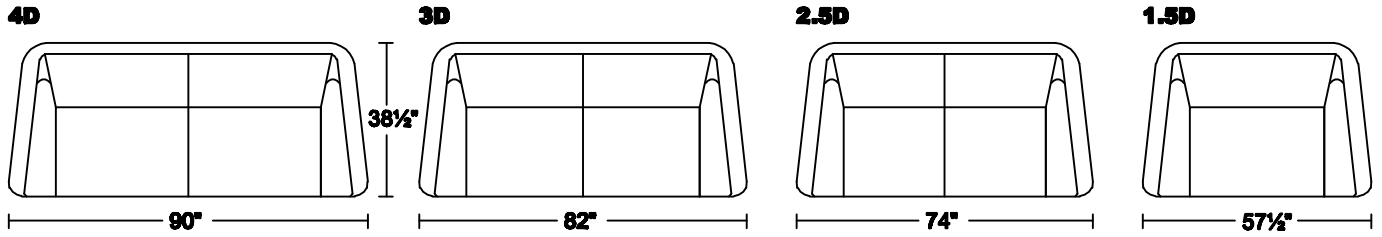

SCUDO 0539

Designed for **KELVIN GIORMANI**

SCUDO 0539

Designed for **KELVIN GIORMANI**

LXR/LAF

LXL/RAF

ST2

ST2