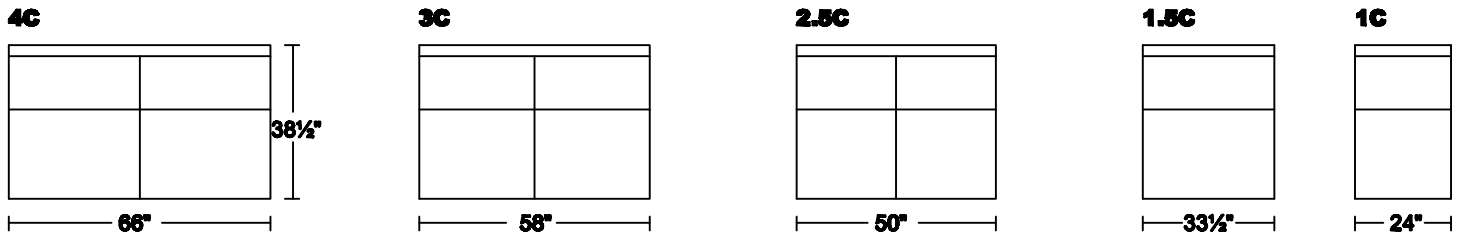

SCUDO 0539

Designed for **KELVIN GIORMANI**

SCUDO 0539

Designed for **KELVIN GIORMANI**

LXR/LAF

LXL/RAF

ST2

ST2