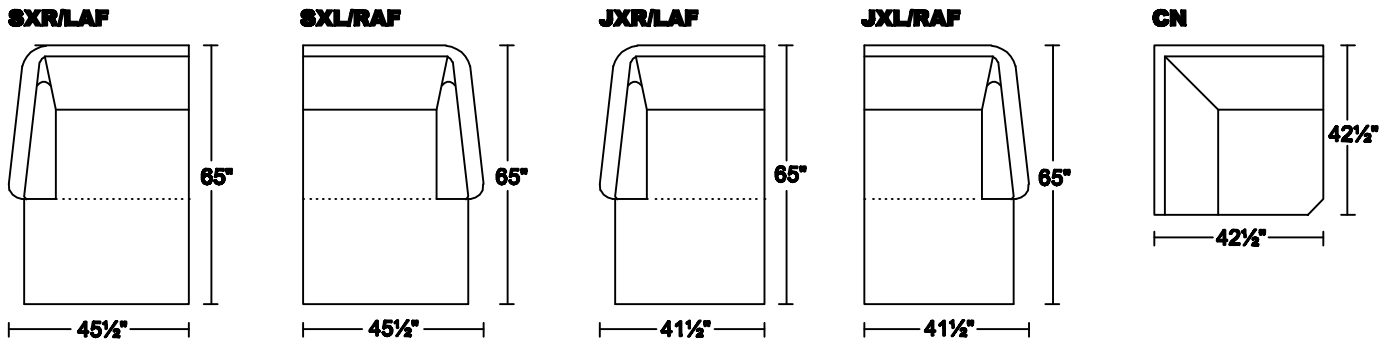

SCUDO 0539

Designed for **KELVIN GIORMANI**

SCUDO 0539

Designed for **KELVIN GIORMANI**

LXR/LAF

LXL/RAF

ST2

ST2

ST

ST

**STG3
STW3**

**STG3
STW3**