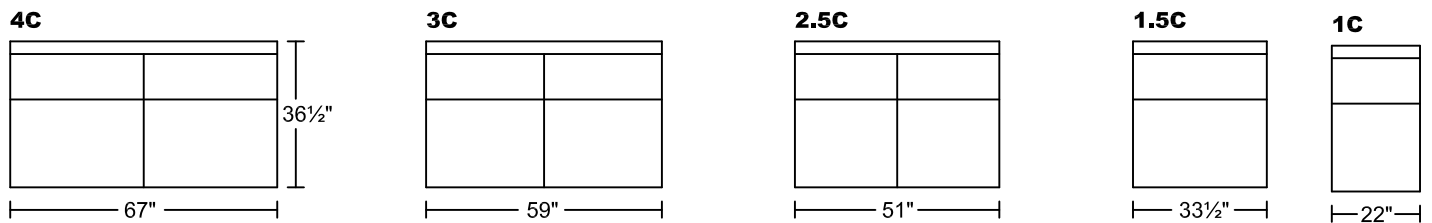

UCCELLO I 0563A-M1

Designed by Kelvin Ng

UCCELLO I 0563A-M1

Designed by Kelvin Ng

LXR/LAF

LXL/RAF

CN

ST2