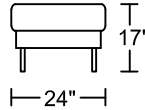

UCCELLO I 0563A-M1

Designed by Kelvin Ng

ST1