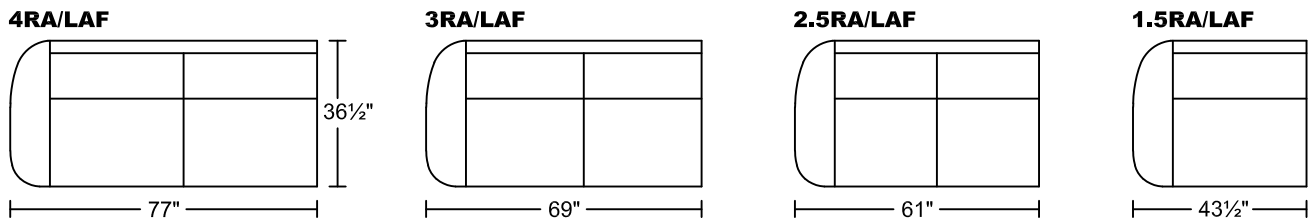

UCCELLO I 0563A-M1

Designed by Kelvin Ng

UCCELLO I 0563A-M1

Designed by Kelvin Ng

LXR/LAF

LXL/RAF

CN

ST2