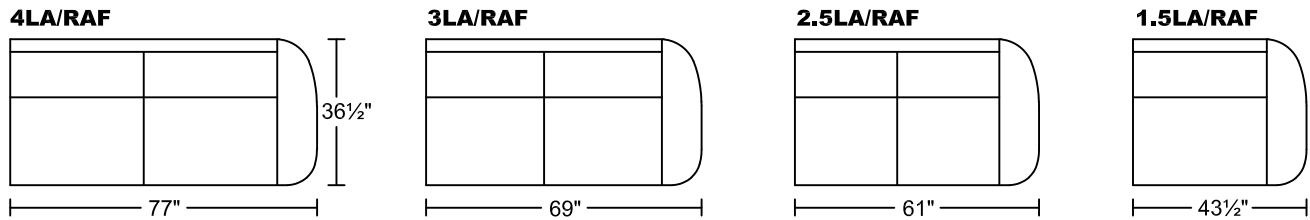

UCCELLO I 0563A-M1

Designed by Kelvin Ng

UCCELLO I 0563A-M1

Designed by Kelvin Ng

LXR/LAF

LXL/RAF

CN

ST2