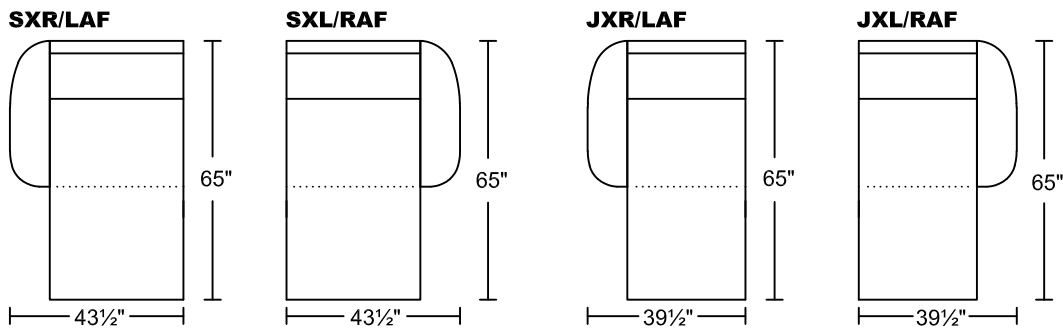

UCCELLO I 0563A-M1

Designed by Kelvin Ng

UCCELLO I 0563A-M1

Designed by Kelvin Ng

LXR/LAF

LXL/RAF

CN

ST2

ST2

ST1

ST1

STG1

STG1

HR3

HR2

HR1