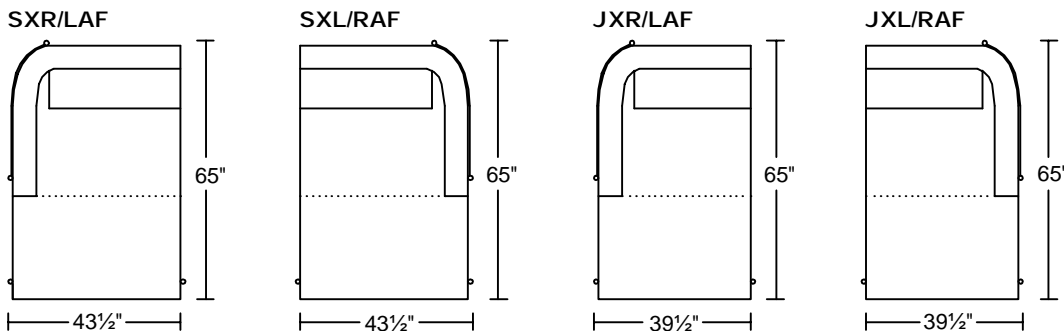

COLONNA II 0565
Designed for KELVIN GIORMANI
2019-12-5

COLONNA II 0565

Designed for KELVIN GIORMANI

2019-12-5

LXR/LAF

LXL/RAF

CN

ST2

ST2

ST

ST

STG3

STG3

HR4

HR3

HR