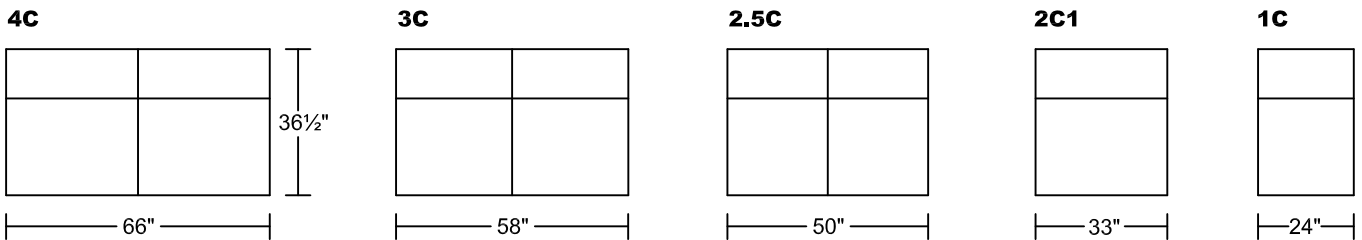

COCOON 0594A-M1

Designed for KELVIN GIORMANI

COCOON 0594A-M1

Designed for KELVIN GIORMANI