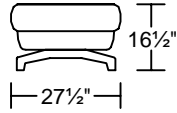

PETALI II 0608

Designed for **KELVIN GIORMANI**

2019-8-23

ST2