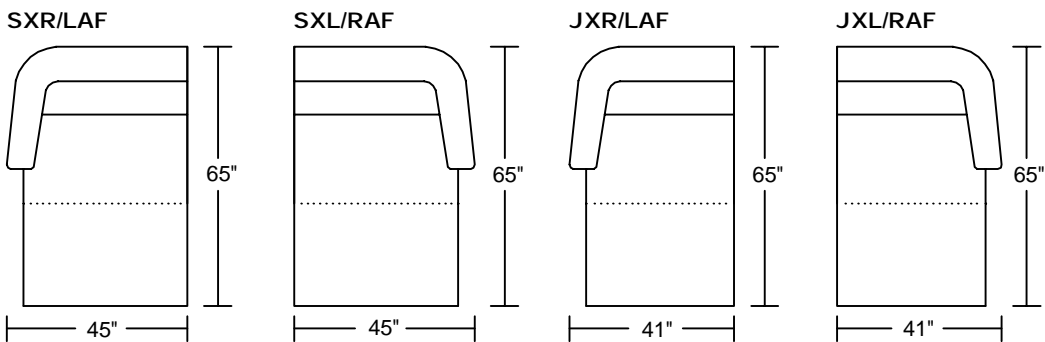

PETALI II 0608
Designed for KELVIN GIORMANI
2019-8-23

PETALI II 0608

Designed for **KELVIN GIORMANI**

2019-8-23

LXR/LAF

LXL/RAF

CN

ST2

ST2

HR4

HR3

STG3

STG3