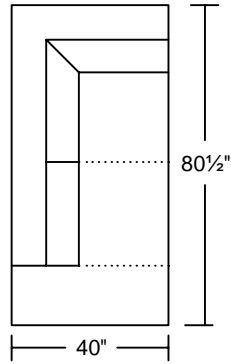

PETALI II 0608
Designed for KELVIN GIORMANI
2019-8-23

PETALI II 0608

Designed for **KELVIN GIORMANI**

2019-8-23

LXR/LAF

LXL/RAF

CN

ST2