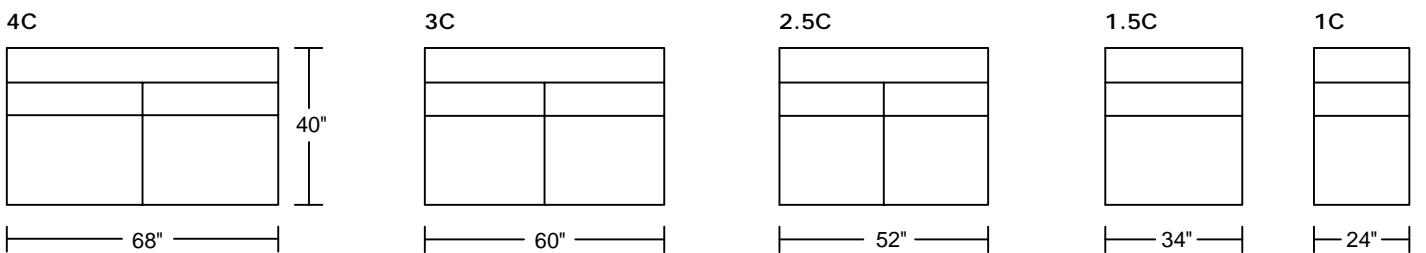

PETALI II 0608
Designed for KELVIN GIORMANI
2019-8-23

PETALI II 0608

Designed for **KELVIN GIORMANI**

2019-8-23

LXR/LAF

LXL/RAF

CN

ST2