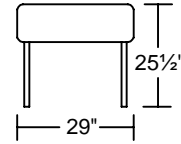

PETALI II 0608

Designed for **KELVIN GIORMANI**

2019-8-23

HR4