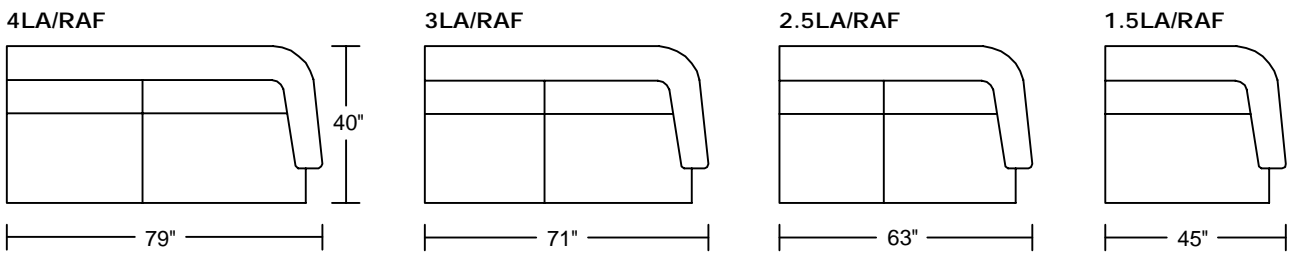

PETALI II 0608
Designed for KELVIN GIORMANI
2019-8-23

PETALI II 0608

Designed for **KELVIN GIORMANI**

2019-8-23

LXR/LAF

LXL/RAF

CN

ST2