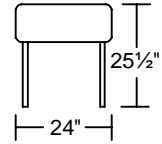

PETALI II 0608

Designed for **KELVIN GIORMANI**

2019-8-23

HR3