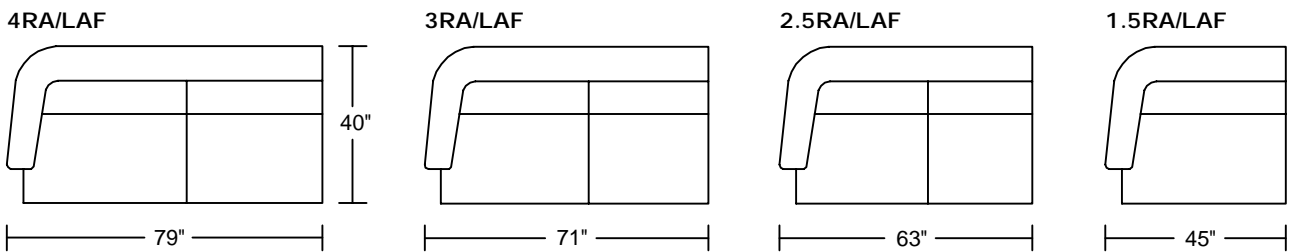

PETALI II 0608
Designed for KELVIN GIORMANI
2019-8-23

PETALI II 0608

Designed for **KELVIN GIORMANI**

2019-8-23

LXR/LAF

LXL/RAF

CN

ST2