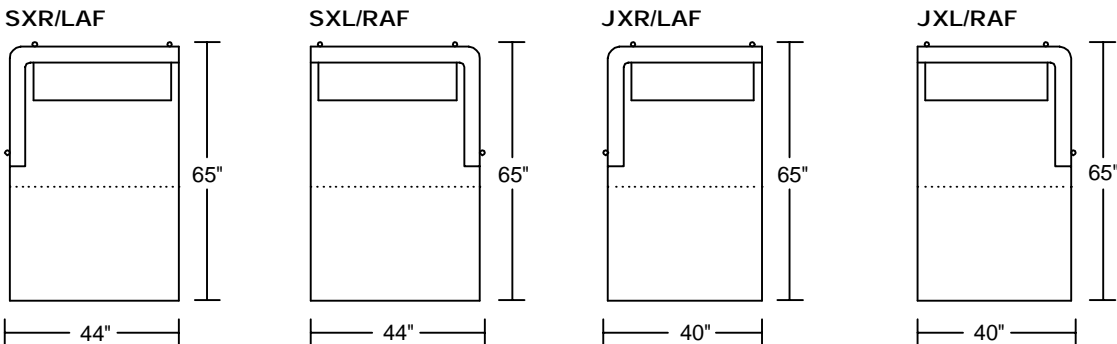

CHIARO II 0610

Designed for KELVIN GIORMANI

2019-8-29

CHIARO II 0610

Designed for KELVIN GIORMANI

2019-8-29