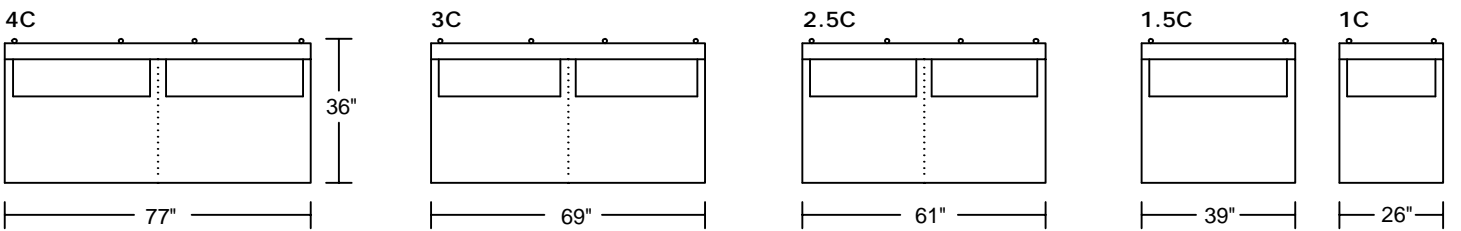

CHIARO II 0610

Designed for KELVIN GIORMANI

2019-8-29

CHIARO II 0610

Designed for KELVIN GIORMANI

2019-8-29