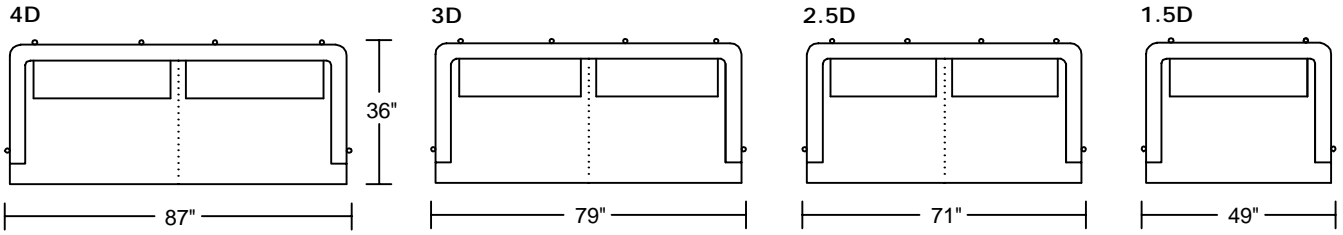

CHIARO II 0610

Designed for KELVIN GIORMANI

2019-8-29

CHIARO II 0610

Designed for KELVIN GIORMANI

2019-8-29