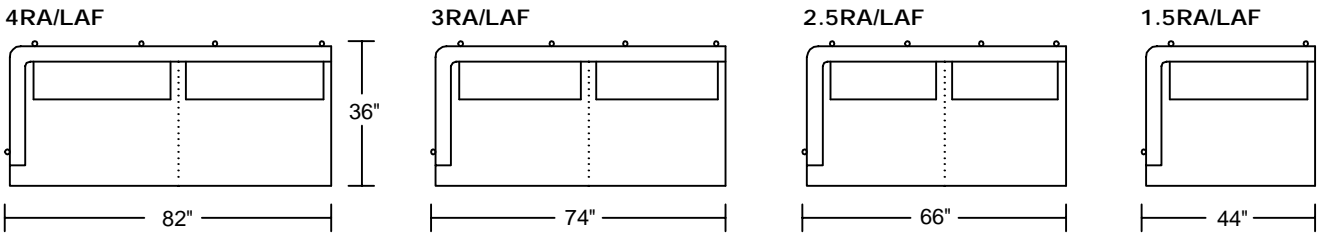

CHIARO II 0610

Designed for KELVIN GIORMANI

2019-8-29

CHIARO II 0610

Designed for KELVIN GIORMANI

2019-8-29