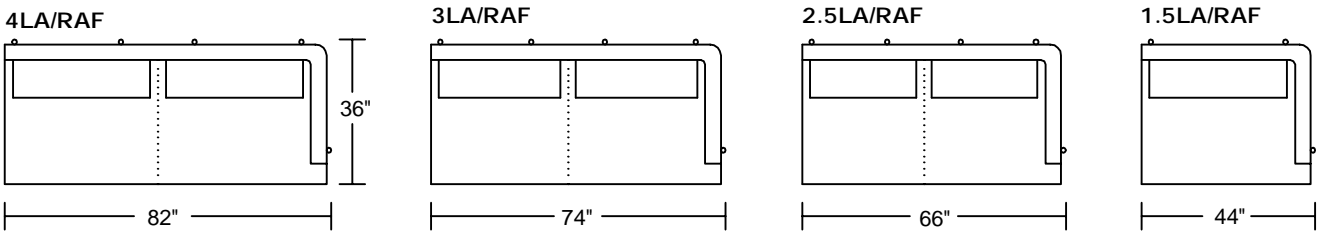

CHIARO II 0610

Designed for KELVIN GIORMANI

2019-8-29

CHIARO II 0610

Designed for KELVIN GIORMANI

2019-8-29