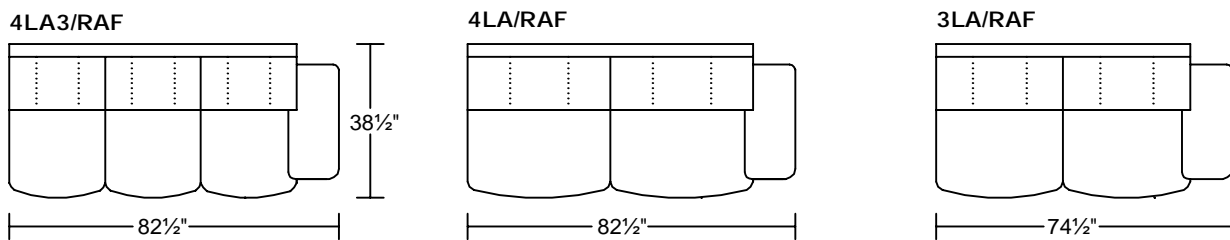

# CONFORTO I 0611

Designed for **KELVIN GIORMANI**

2019-8-23

---