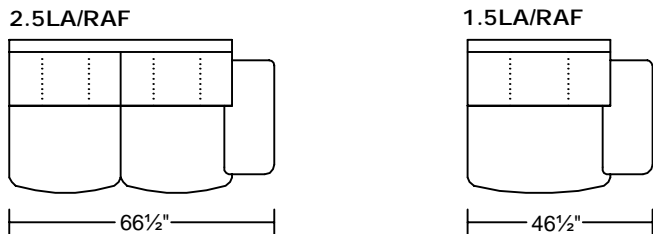

# CONFORTO I 0611

Designed for **KELVIN GIORMANI**

2019-8-23

---