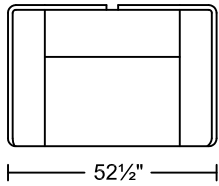

FRANCESCA 0619

Designed for **KELVIN GIORMANI**

2020-12-14

4D3B

4D

3D

2.5D

1.5D