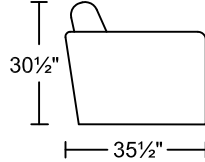

FRANCESCA 0619

Designed for **KELVIN GIORMANI**

2020-12-14

1D