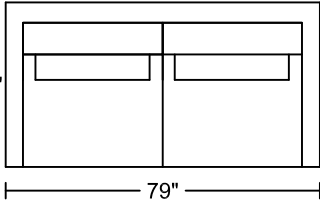

DOLCE VITA I 0652A-M1

Designed by Michele Mantovani

2023-9-12

4D

3D

2.5D

1.5D

4RA/LAF