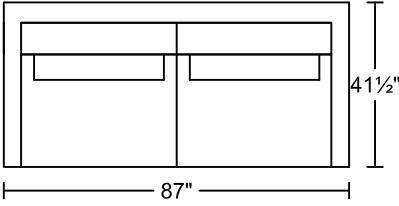

DOLCE VITA I 0652A-M1

Designed by Michele Mantovani

2023-9-12

4D

3D

2.5D

1.5D

4RA/LAF