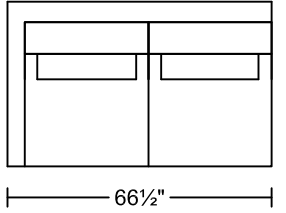

DOLCE VITA I 0652A-M1

Designed by Michele Mantovani

2023-9-12

2.5RA/LAF