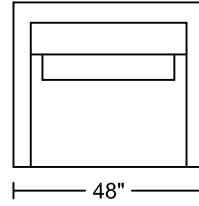

DOLCE VITA I 0652A-M1

Designed by Michele Mantovani

2023-9-12

4D

3D

2.5D

1.5D

4RA/LAF