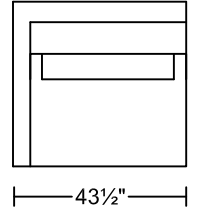

DOLCE VITA I 0652A-M1

Designed by Michele Mantovani

2023-9-12

1.5RA/LAF