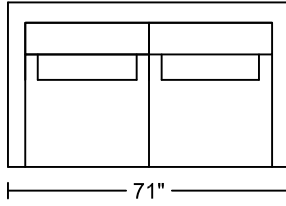

DOLCE VITA I 0652A-M1

Designed by Michele Mantovani

2023-9-12

4D

3D

2.5D

1.5D

4RA/LAF