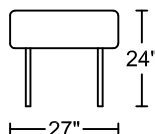

# AMANDA II 0653A-H1

Designed by Michele Mantovani

**HB4D** **HBSXL**  
**HB4RA** **HB1.5D**  
**HB4LA** **HB1.5RA**  
**HB4C** **HB1.5LA**  
**HBSXR** **HB1.5C**

**HB3D**  
**HB3RA** **HBJXR**  
**HB3LA** **HBJXL**  
**HB3C** **HBCN**

**HB2.5D** **HB2.5C**  
**HB2.5RA** **HBLXR**  
**HB2.5LA** **HBLXL**

**HB1D**

Seat Height:17"    Seat Depth:22"    Arm Height:27.5"