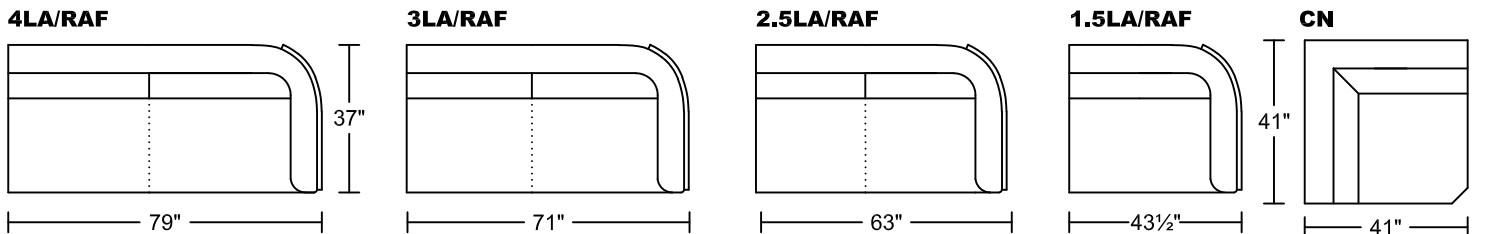

# AMANDA II 0653A-H1

Designed by Michele Mantovani

**HB4D** **HBSXL**  
**HB4RA** **HB1.5D**  
**HB4LA** **HB1.5RA**  
**HB4C** **HB1.5LA**  
**HBSXR** **HB1.5C**

**HB3D**  
**HB3RA** **HBJXR**  
**HB3LA** **HBJXL**  
**HB3C** **HBCN**

**HB2.5D** **HB2.5C**  
**HB2.5RA** **HBLXR**  
**HB2.5LA** **HBLXL**

**HB1D**

Seat Height:17"    Seat Depth:22"    Arm Height:27.5"