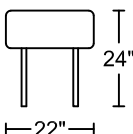

# AMANDA II 0653A-H1

Designed by Michele Mantovani

**HB4D** **HBSXL**  
**HB4RA** **HB1.5D**  
**HB4LA** **HB1.5RA**  
**HB4C** **HB1.5LA**  
**HBSXR** **HB1.5C**

**HB3D**  
**HB3RA** **HBJXR**  
**HB3LA** **HBJXL**  
**HB3C** **HBCN**

**HB2.5D** **HB2.5C**  
**HB2.5RA** **HBLXR**  
**HB2.5LA** **HBLXL**

**HB1D**

Seat Height:17"    Seat Depth:22"    Arm Height:27.5"