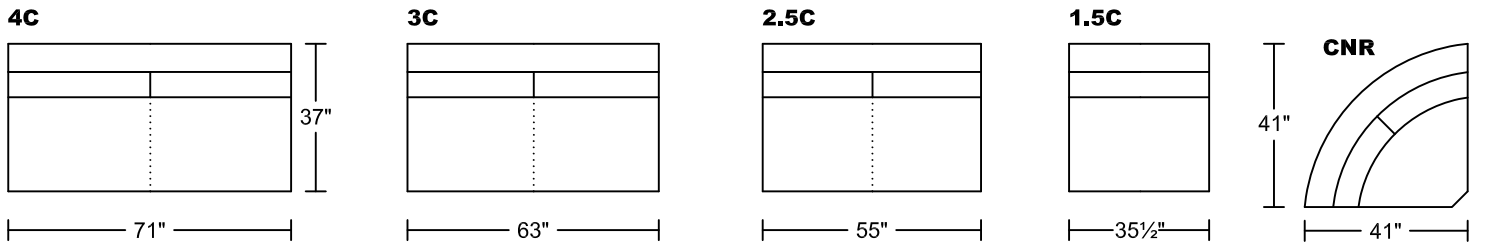

# AMANDA II 0653A-H1

Designed by Michele Mantovani

**HB4D** **HBSXL**  
**HB4RA** **HB1.5D**  
**HB4LA** **HB1.5RA**  
**HB4C** **HB1.5LA**  
**HBSXR** **HB1.5C**

**HB3D**  
**HB3RA** **HBJXR**  
**HB3LA** **HBJXL**  
**HB3C** **HBCN**

**HB2.5D** **HB2.5C**  
**HB2.5RA** **HBLXR**  
**HB2.5LA** **HBLXL**

**HB1D**

Seat Height:17"    Seat Depth:22"    Arm Height:27.5"