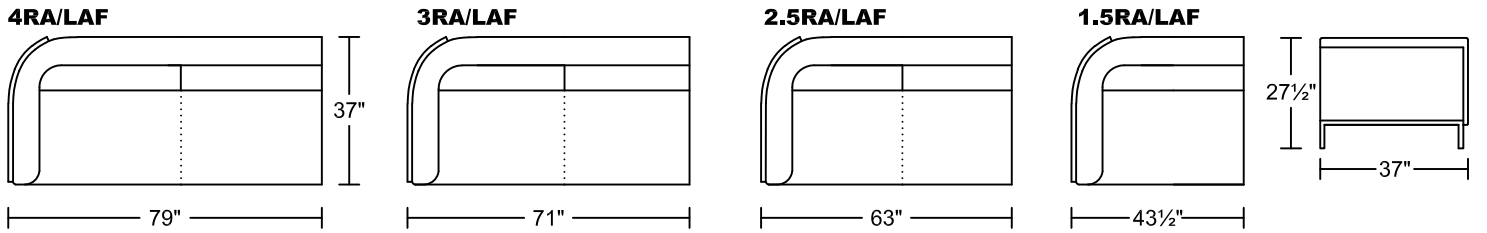

# AMANDA II 0653A-H1

Designed by Michele Mantovani

**HB4D** **HBSXL**  
**HB4RA** **HB1.5D**  
**HB4LA** **HB1.5RA**  
**HB4C** **HB1.5LA**  
**HBSXR** **HB1.5C**

**HB3D**  
**HB3RA** **HBJXR**  
**HB3LA** **HBJXL**  
**HB3C** **HBCN**

**HB2.5D** **HB2.5C**  
**HB2.5RA** **HBLXR**  
**HB2.5LA** **HBLXL**

**HB1D**

Seat Height:17"    Seat Depth:22"    Arm Height:27.5"