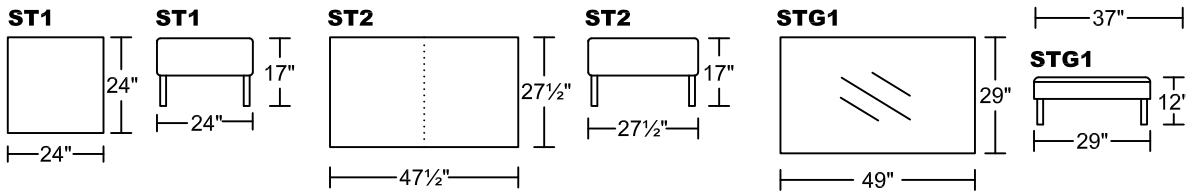

# AMANDA II 0653A-H1

Designed by Michele Mantovani

**HB4D** **HBSXL**  
**HB4RA** **HB1.5D**  
**HB4LA** **HB1.5RA**  
**HB4C** **HB1.5LA**  
**HBSXR** **HB1.5C**

**HB3D**  
**HB3RA** **HBJXR**  
**HB3LA** **HBJXL**  
**HB3C** **HBCN**

**HB2.5D** **HB2.5C**  
**HB2.5RA** **HBLXR**  
**HB2.5LA** **HBLXL**

**HB1D**

Seat Height:17"    Seat Depth:22"    Arm Height:27.5"