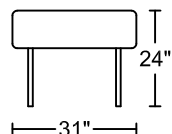

# AMANDA II 0653A-H1

Designed by Michele Mantovani

**HB4D** **HBSXL**  
**HB4RA** **HB1.5D**  
**HB4LA** **HB1.5RA**  
**HB4C** **HB1.5LA**  
**HBSXR** **HB1.5C**

**HB3D**  
**HB3RA** **HBJXR**  
**HB3LA** **HBJXL**  
**HB3C** **HBCN**

**HB2.5D** **HB2.5C**  
**HB2.5RA** **HBLXR**  
**HB2.5LA** **HBLXL**

**HB1D**

Seat Height:17"    Seat Depth:22"    Arm Height:27.5"