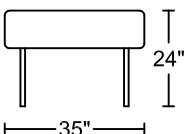

# AMANDA II 0653A-H1

Designed by Michele Mantovani

**HB4D** **HBSXL**  
**HB4RA** **HB1.5D**  
**HB4LA** **HB1.5RA**  
**HB4C** **HB1.5LA**  
**HBSXR** **HB1.5C**

**HB3D**  
**HB3RA** **HBJXR**  
**HB3LA** **HBJXL**  
**HB3C** **HBCN**

**HB2.5D** **HB2.5C**  
**HB2.5RA** **HBLXR**  
**HB2.5LA** **HBLXL**

**HB1D**

Seat Height:17"    Seat Depth:22"    Arm Height:27.5"