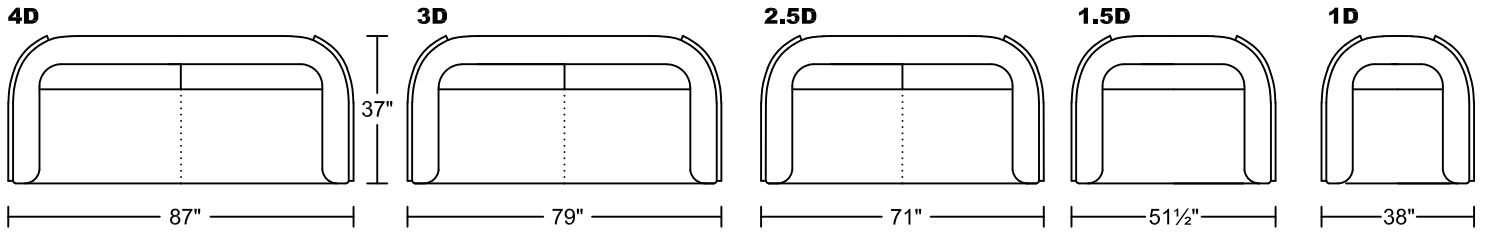

# AMANDA II 0653A-H1

Designed by Michele Mantovani

**HB4D** **HBSXL**  
**HB4RA** **HB1.5D**  
**HB4LA** **HB1.5RA**  
**HB4C** **HB1.5LA**  
**HBSXR** **HB1.5C**

**HB3D**  
**HB3RA** **HBJXR**  
**HB3LA** **HBJXL**  
**HB3C** **HBCN**

**HB2.5D** **HB2.5C**  
**HB2.5RA** **HBLXR**  
**HB2.5LA** **HBLXL**

**HB1D**

Seat Height:17"    Seat Depth:22"    Arm Height:27.5"