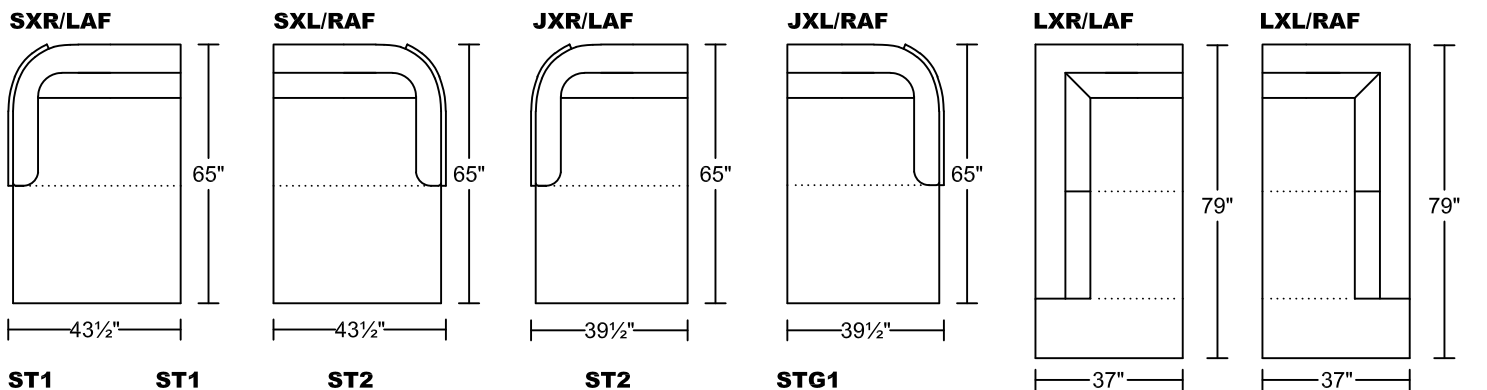

# AMANDA II 0653A-H1

Designed by Michele Mantovani

**HB4D** **HBSXL**  
**HB4RA** **HB1.5D**  
**HB4LA** **HB1.5RA**  
**HB4C** **HB1.5LA**  
**HBSXR** **HB1.5C**

**HB3D**  
**HB3RA** **HBJXR**  
**HB3LA** **HBJXL**  
**HB3C** **HBCN**

**HB2.5D** **HB2.5C**  
**HB2.5RA** **HBLXR**  
**HB2.5LA** **HBLXL**

**HB1D**

Seat Height:17"    Seat Depth:22"    Arm Height:27.5"