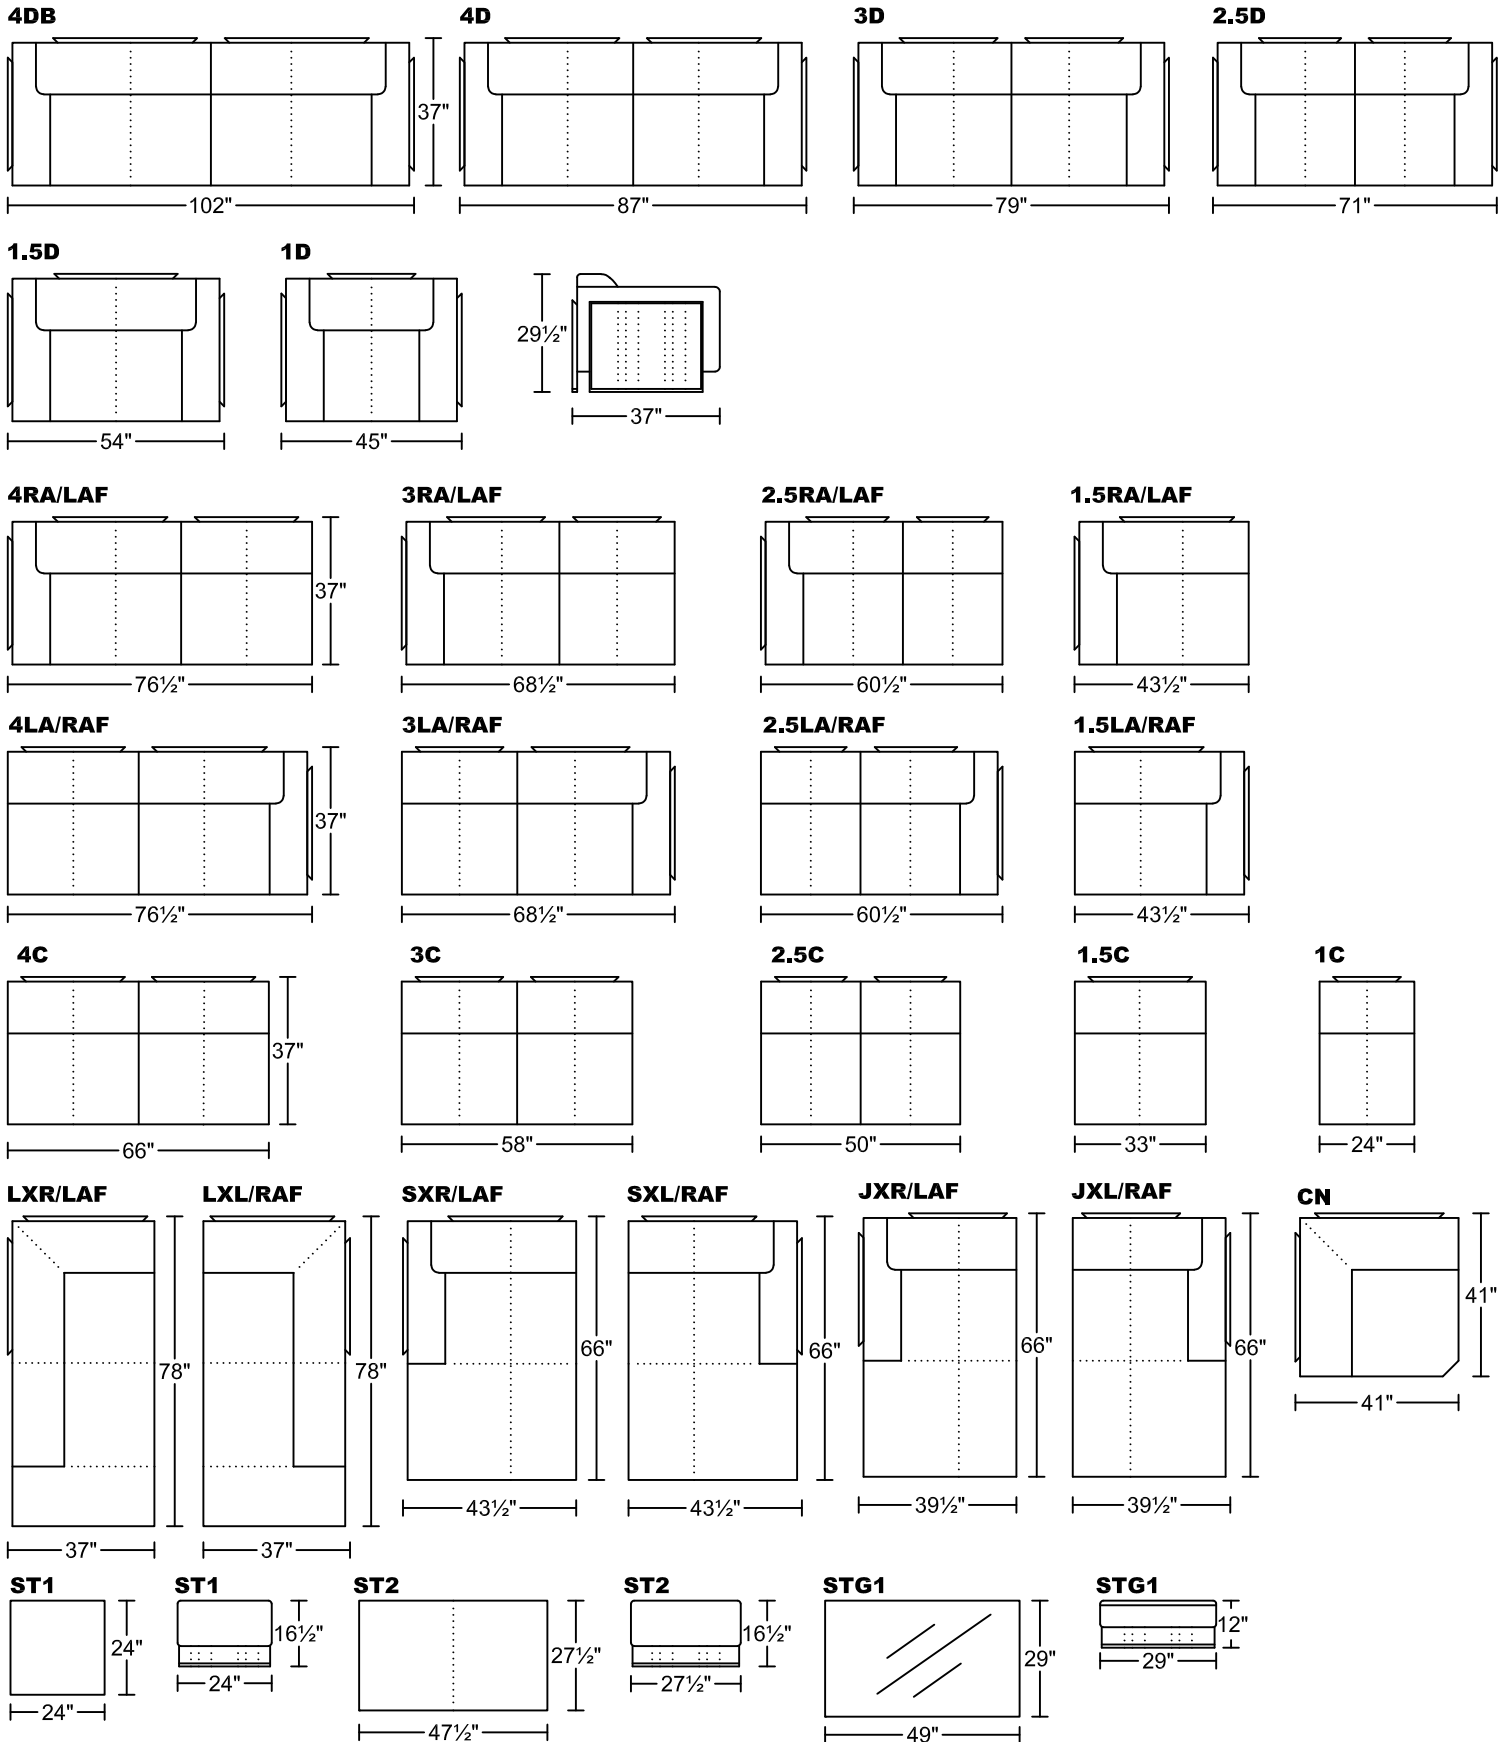

CUBE III 0656A-M1

Designed by Michele Mantovani

Seat Height: 16.5" Seat Depth: 22.5" Arm Height: 26.5"