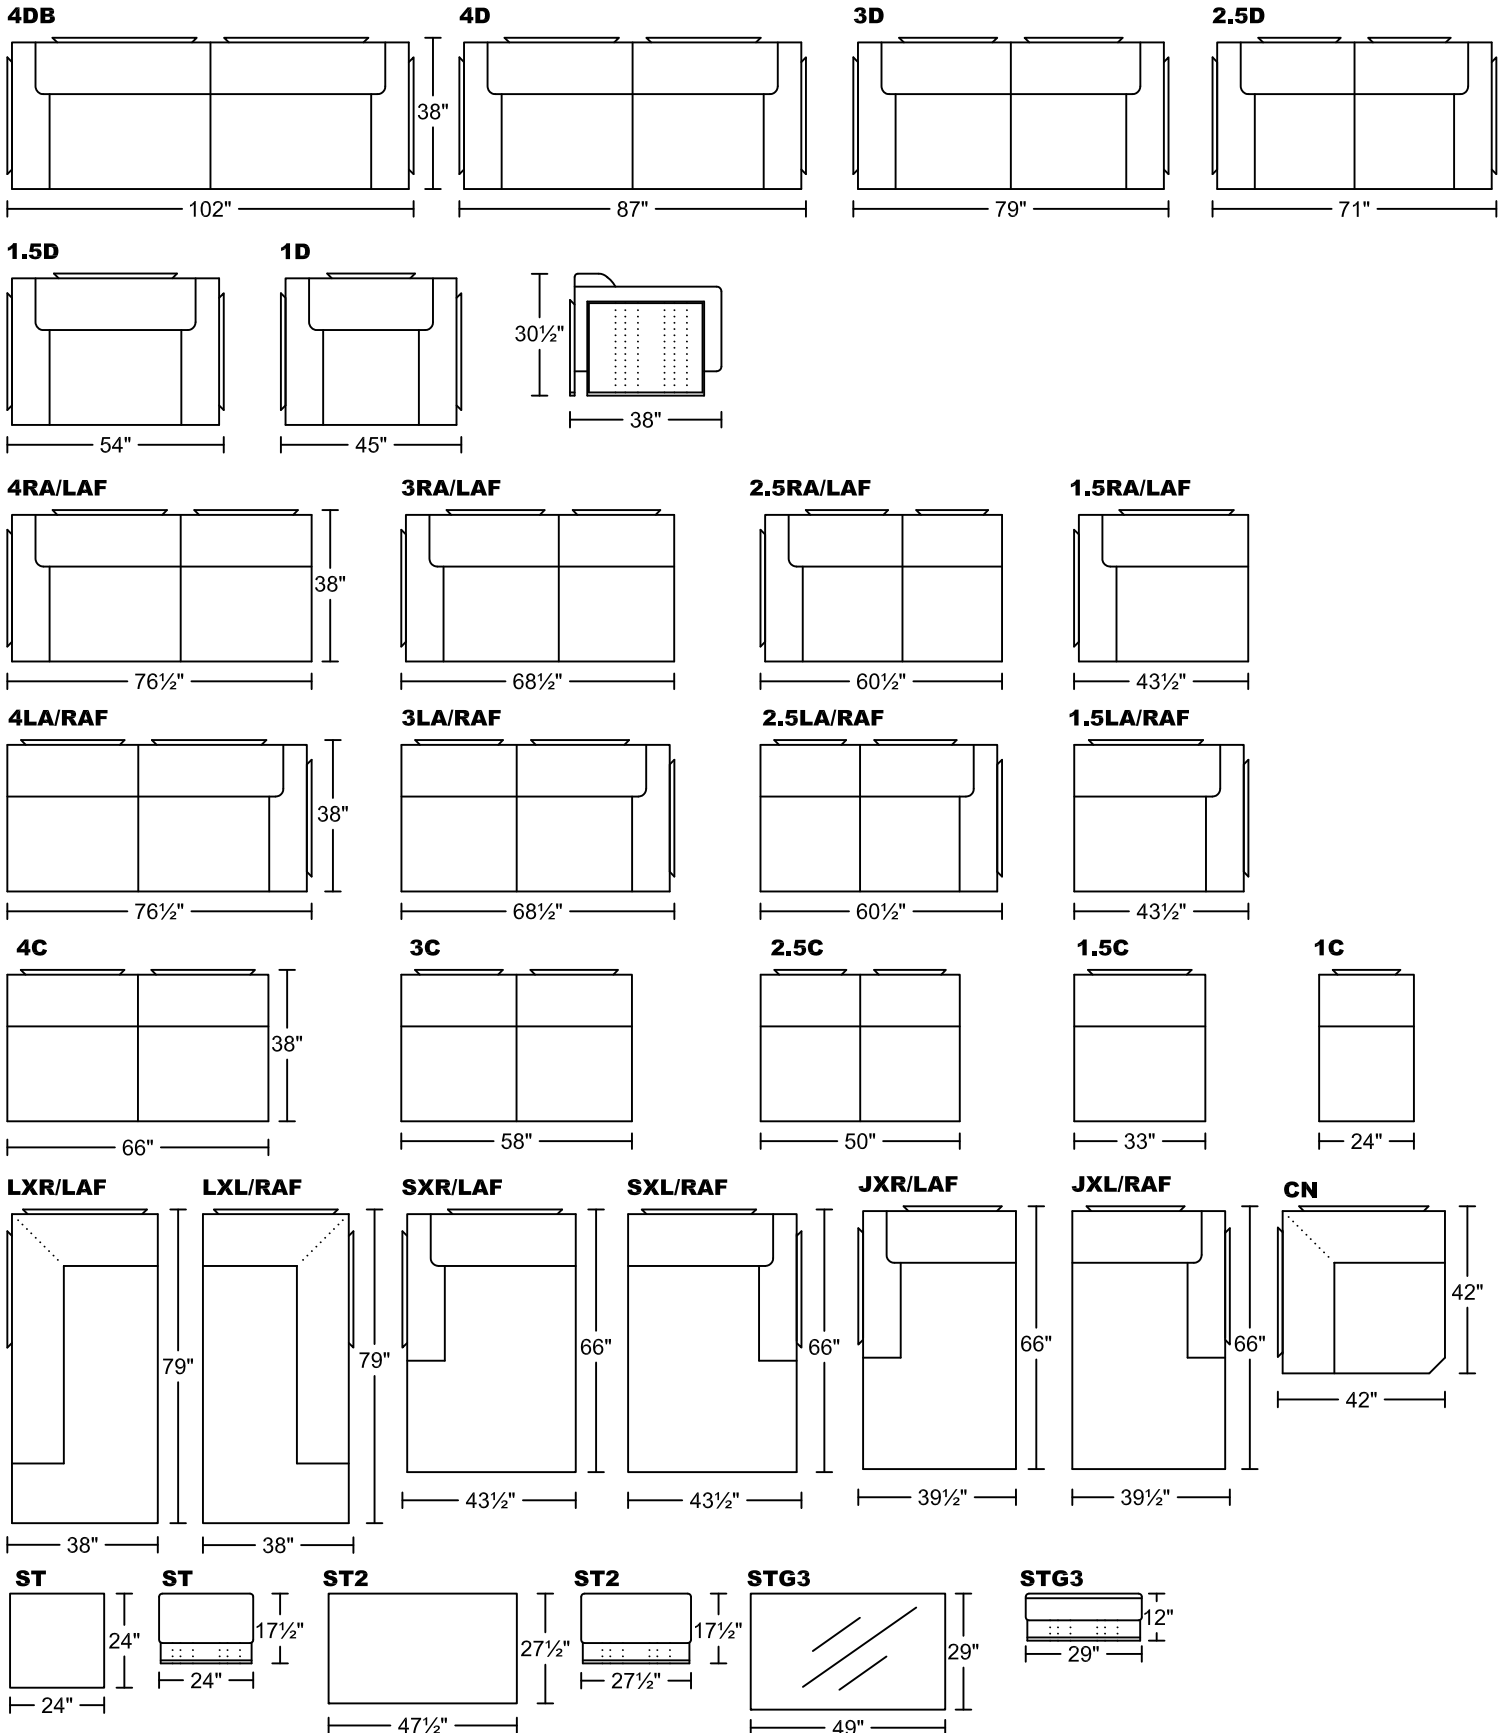

CUBE V 0656C

Designed for KELVIN GIORMANI

'C' = Fabric Seats w/ Panels in Leather & Metal Combination

Seat Height: 17.5" Seat Depth: 23.5" Arm Height: 26.5"