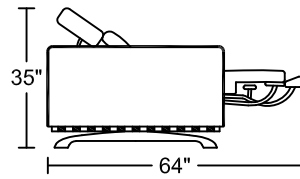

CONCETTO III 0658CM1

Designed for **KELVIN GIORMANI**

2021-6-10

4DHMEBE

2.5DHMEBE

1.5DHMEBE

1DHMEBE

4RAHMEBE/LAF

2.5RAHMEBE/LAF

1.5RAHMEBE/LAF

1RAHMEBE/LAF

4LAHMEBE/RAF

2.5LAHMEBE/RAF

1.5LAHMEBE/RAF

1LAHMEBE/RAF

4CHMEBE

CNBLHM

Seat Height: 18.5" Seat Depth: 22.5" Arm Height: 24.5"