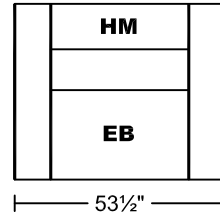

CONCETTO III 0658CM1

Designed for **KELVIN GIORMANI**

2021-6-10

4DHMEBE

2.5DHMEBE

1.5DHMEBE

1DHMEBE

4RAHMEBE/LAF

2.5RAHMEBE/LAF

1.5RAHMEBE/LAF

1RAHMEBE/LAF

4LAHMEBE/RAF

2.5LAHMEBE/RAF

1.5LAHMEBE/RAF

1LAHMEBE/RAF

4CHMEBE

CNBLHM

Seat Height: 18.5" Seat Depth: 22.5" Arm Height: 24.5"