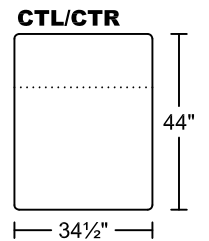

CONCETTO III 0658CM1

Designed for **KELVIN GIORMANI**

2021-6-10

1CHMEBE

Seat Height: 18.5"   Seat Depth: 22.5"   Arm Height: 24.5"