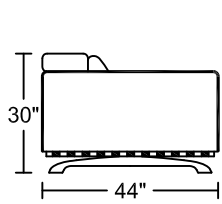

CONCETTO III 0658CM1

Designed for **KELVIN GIORMANI**

2021-6-10

4DHMEBE

2.5DHMEBE

1.5DHMEBE

1DHMEBE

4RAHMEBE/LAF

2.5RAHMEBE/LAF

1.5RAHMEBE/LAF

1RAHMEBE/LAF

4LAHMEBE/RAF

2.5LAHMEBE/RAF

1.5LAHMEBE/RAF

1LAHMEBE/RAF

4CHMEBE

CNBLHM

Seat Height: 18.5" Seat Depth: 22.5" Arm Height: 24.5"