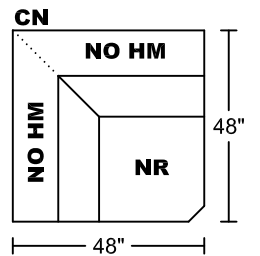

CONCETTO III 0658CM1

Designed for **KELVIN GIORMANI**

2021-6-10

4DHMEBE

2.5DHMEBE

1.5DHMEBE

1DHMEBE

4RAHMEBE/LAF

2.5RAHMEBE/LAF

1.5RAHMEBE/LAF

1RAHMEBE/LAF

4LAHMEBE/RAF

2.5LAHMEBE/RAF

1.5LAHMEBE/RAF

1LAHMEBE/RAF

4CHMEBE

CNBLHM

Seat Height: 18.5" Seat Depth: 22.5" Arm Height: 24.5"