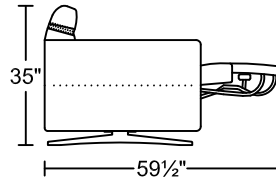

1.5RAHMEBE/LAF