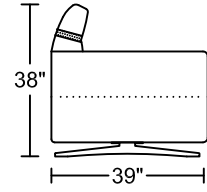

TUTTI II 0662BM1

Designed for **KELVIN GIORMANI**

2021-6-10

1.5DHMEBE

Seat Height:18"

Seat Depth:22.5"

Arm Height:26"