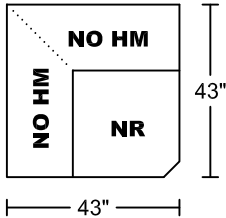

1.5LAHMEBE/RAF

SXRHM/LAF

SXLHM/RAF

3CHMEBE

1.5CHMEBE

CN

CNB

Seat Height:18"

Seat Depth:22.5"

Arm Height:26"