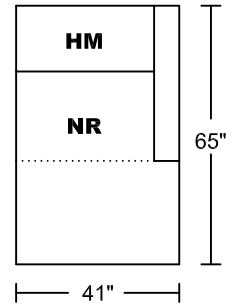

TUTTI II 0662BM1

Designed for **KELVIN GIORMANI**

2021-6-10

3DHMEBE

1.5DHMEBE

3RAHMEBE/LAF

1.5RAHMEBE/LAF

3LAHMEBE/RAF

1.5LAHMEBE/RAF

SXRHM/LAF

SXLHM/RAF

3CHMEBE

1.5CHMEBE

CN

CNB

Seat Height:18"

Seat Depth:22.5"

Arm Height:26"