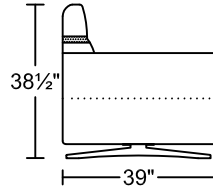

TUTTI II 0662BM1

Designed for **KELVIN GIORMANI**

2021-6-10

1.5DHMEBE

Seat Height:18"

Seat Depth:22.5"

Arm Height:26"