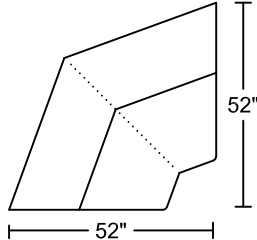

1.5LAHMEBE/RAF

SXRHM/LAF

SXLHM/RAF

3CHMEBE

1.5CHMEBE

CN

CNB

Seat Height:18"

Seat Depth:22.5"

Arm Height:26"