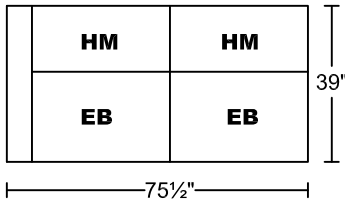

3RAHMEBE/LAF