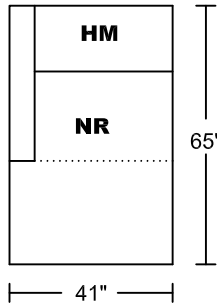

TUTTI II 0662BM1

Designed for **KELVIN GIORMANI**

2021-6-10

3DHMEBE

1.5DHMEBE

3RAHMEBE/LAF

1.5RAHMEBE/LAF

3LAHMEBE/RAF

1.5LAHMEBE/RAF

SXRHM/LAF

SXLHM/RAF

3CHMEBE

1.5CHMEBE

CN

CNB

Seat Height:18"

Seat Depth:22.5"

Arm Height:26"