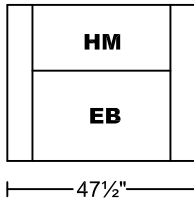

TUTTI II 0662BM1

Designed for **KELVIN GIORMANI**

2021-6-10

1.5DHMEBE

Seat Height:18"

Seat Depth:22.5"

Arm Height:26"