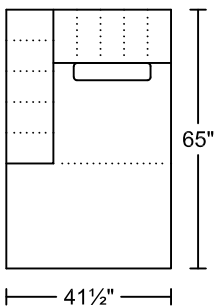

ALF I 0683A-M1

Designed by Michele Mantovani

2023-12-7

Seat Height: 18" Seat Depth: 21"

SXR V1 Arm Height: 25"
Arm Height: 20.5"

ALF I 0683A-M1

Designed by Michele Mantovani

2023-12-7

CXRP/LAF

CXLP/RAF

SXRV1/LAF

SXLV1/RAF

SXR/LAF

SXL/RAF

JXR/LAF

JXL/RAF

LXR/LAF

LXL/RAF

ST1

ST1

ST2

ST2

STG1

STG1

SXRV1 Arm Height: 25"

Seat Height: 18"

Seat Depth: 21"

Arm Height: 20.5"