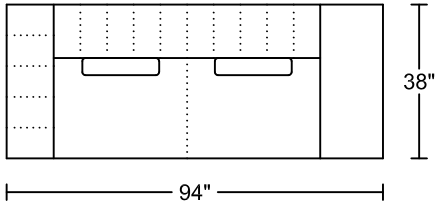

ALF I 0683A-M1

Designed by Michele Mantovani

2023-12-7

Seat Height: 18" Seat Depth: 21"

SXR V1 Arm Height: 25"
Arm Height: 20.5"

ALF I 0683A-M1

Designed by Michele Mantovani

2023-12-7

CXRP/LAF

CXLP/RAF

SXRV1/LAF

SXLV1/RAF

SXR/LAF

SXL/RAF

JXR/LAF

JXL/RAF

SXRV1 Arm Height: 25"

Seat Height: 18"

Seat Depth: 21"

Arm Height: 20.5"