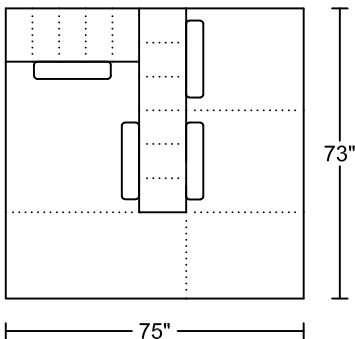

ALF I 0683A-M1

Designed by Michele Mantovani

2023-12-7

Seat Height: 18" Seat Depth: 21"

SXR V1 Arm Height: 25"
Arm Height: 20.5"

ALF I 0683A-M1

Designed by Michele Mantovani

2023-12-7

CXRP/LAF

CXLP/RAF

SXRV1/LAF

SXLV1/RAF

SXR/LAF

SXL/RAF

JXR/LAF

JXL/RAF

LXR/LAF

LXL/RAF

ST1

ST1

ST2

ST2

STG1

STG1

SXRV1 Arm Height: 25"

Seat Height: 18"

Seat Depth: 21"

Arm Height: 20.5"