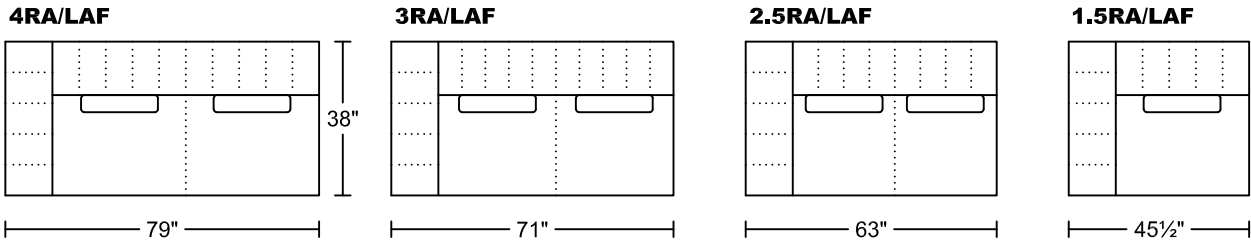

ALF I 0683A-M1

Designed by Michele Mantovani

2023-12-7

Seat Height: 18" Seat Depth: 21"

SXR V1 Arm Height: 25"
Arm Height: 20.5"

ALF I 0683A-M1

Designed by Michele Mantovani

2023-12-7

CXRP/LAF

CXLP/RAF

SXRV1/LAF

SXLV1/RAF

SXR/LAF

SXL/RAF

JXR/LAF

JXL/RAF

LXR/LAF

LXL/RAF

ST1

ST1

ST2

ST2

STG1

STG1

SXRV1 Arm Height: 25"

Seat Height: 18"

Seat Depth: 21"

Arm Height: 20.5"