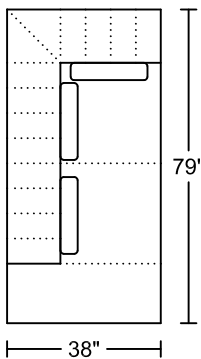

ALF I 0683A-M1

Designed by Michele Mantovani

2023-12-7

Seat Height: 18" Seat Depth: 21"

SXR V1 Arm Height: 25"
Arm Height: 20.5"

ALF I 0683A-M1

Designed by Michele Mantovani

2023-12-7

CXRP/LAF

CXLP/RAF

SXRV1/LAF

SXLV1/RAF

SXR/LAF

SXL/RAF

JXR/LAF

JXL/RAF

LXR/LAF

LXL/RAF

ST1

ST1

ST2

ST2

STG1

STG1

SXRV1 Arm Height: 25"

Seat Height: 18"

Seat Depth: 21"

Arm Height: 20.5"