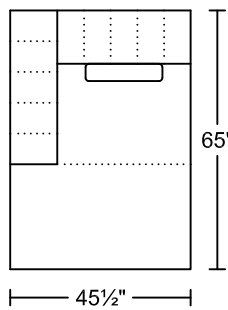

ALF I 0683A-M1

Designed by Michele Mantovani

2023-12-7

Seat Height: 18" Seat Depth: 21"

SXR V1 Arm Height: 25"
Arm Height: 20.5"

ALF I 0683A-M1

Designed by Michele Mantovani

2023-12-7

CXRP/LAF

CXLP/RAF

SXRV1/LAF

SXLV1/RAF

SXR/LAF

SXL/RAF

JXR/LAF

JXL/RAF

LXR/LAF

LXL/RAF

ST1

ST1

ST2

ST2

STG1

STG1

SXRV1 Arm Height: 25"

Seat Height: 18"

Seat Depth: 21"

Arm Height: 20.5"