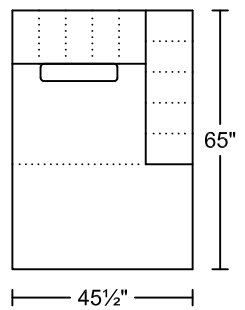

ALF I 0683A-M1

Designed by Michele Mantovani

2023-12-7

Seat Height: 18" Seat Depth: 21"

SXR V1 Arm Height: 25"
Arm Height: 20.5"

ALF I 0683A-M1

Designed by Michele Mantovani

2023-12-7

CXRP/LAF

CXLP/RAF

SXRV1/LAF

SXLV1/RAF

SXR/LAF

SXL/RAF

JXR/LAF

JXL/RAF

LXR/LAF

LXL/RAF

ST1

ST1

ST2

ST2

STG1

STG1

SXRV1 Arm Height: 25"

Seat Height: 18"

Seat Depth: 21"

Arm Height: 20.5"