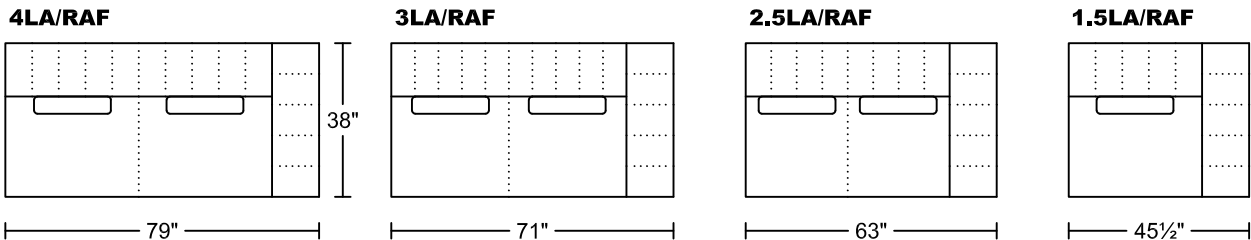

ALF I 0683A-M1

Designed by Michele Mantovani

2023-12-7

Seat Height: 18" Seat Depth: 21"

SXR V1 Arm Height: 25"
Arm Height: 20.5"

ALF I 0683A-M1

Designed by Michele Mantovani

2023-12-7

CXRP/LAF

CXLP/RAF

SXRV1/LAF

SXLV1/RAF

SXR/LAF

SXL/RAF

JXR/LAF

JXL/RAF

LXR/LAF

LXL/RAF

ST1

ST1

ST2

ST2

STG1

STG1

SXRV1 Arm Height: 25"

Seat Height: 18"

Seat Depth: 21"

Arm Height: 20.5"