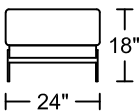

ALF I 0683A-M1

Designed by Michele Mantovani

2023-12-7

Seat Height: 18" Seat Depth: 21"

SXR V1 Arm Height: 25"
Arm Height: 20.5"

ALF I 0683A-M1

Designed by Michele Mantovani

2023-12-7

CXRP/LAF

CXLP/RAF

SXRV1/LAF

SXLV1/RAF

SXR/LAF

SXL/RAF

JXR/LAF

JXL/RAF

LXR/LAF

LXL/RAF

ST1

ST1

ST2

ST2

STG1

STG1

SXRV1 Arm Height: 25"

Seat Height: 18"

Seat Depth: 21"

Arm Height: 20.5"