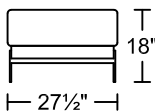

ALF I 0683A-M1

Designed by Michele Mantovani

2023-12-7

Seat Height: 18" Seat Depth: 21"

SXR V1 Arm Height: 25"
Arm Height: 20.5"

ALF I 0683A-M1

Designed by Michele Mantovani

2023-12-7

CXRP/LAF

CXLP/RAF

SXRV1/LAF

SXLV1/RAF

SXR/LAF

SXL/RAF

JXR/LAF

JXL/RAF

LXR/LAF

LXL/RAF

ST1

ST1

ST2

ST2

STG1

STG1

SXRV1 Arm Height: 25"

Seat Height: 18"

Seat Depth: 21"

Arm Height: 20.5"