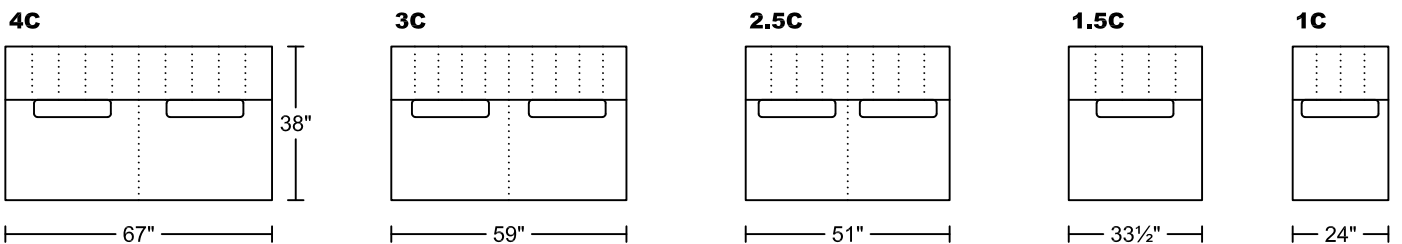

ALF I 0683A-M1

Designed by Michele Mantovani

2023-12-7

Seat Height: 18" Seat Depth: 21"

SXR V1 Arm Height: 25"
Arm Height: 20.5"

ALF I 0683A-M1

Designed by Michele Mantovani

2023-12-7

CXRP/LAF

CXLP/RAF

SXRV1/LAF

SXLV1/RAF

SXR/LAF

SXL/RAF

JXR/LAF

JXL/RAF

SXRV1 Arm Height: 25"

Seat Height: 18"

Seat Depth: 21"

Arm Height: 20.5"