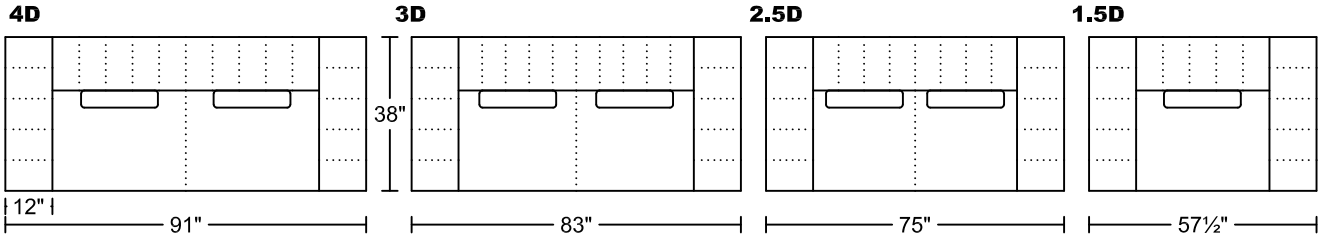

ALF I 0683A-M1

Designed by Michele Mantovani

2023-12-7

Seat Height: 18" Seat Depth: 21"

SXR V1 Arm Height: 25"
Arm Height: 20.5"

ALF I 0683A-M1

Designed by Michele Mantovani

2023-12-7

CXRP/LAF

CXLP/RAF

SXRV1/LAF

SXLV1/RAF

SXR/LAF

SXL/RAF

JXR/LAF

JXL/RAF

SXRV1 Arm Height: 25"

Seat Height: 18"

Seat Depth: 21"

Arm Height: 20.5"