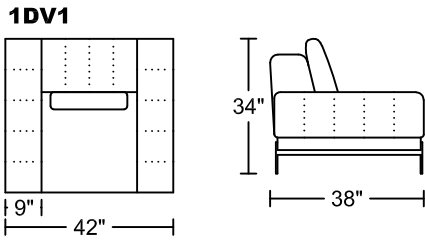

ALF I 0683A-M1

Designed by Michele Mantovani

2023-12-7

Seat Height: 18" Seat Depth: 21"

SXR V1 Arm Height: 25"
Arm Height: 20.5"

ALF I 0683A-M1

Designed by Michele Mantovani

2023-12-7

CXRP/LAF

CXLP/RAF

SXRV1/LAF

SXLV1/RAF

SXR/LAF

SXL/RAF

JXR/LAF

JXL/RAF

SXRV1 Arm Height: 25"

Seat Height: 18"

Seat Depth: 21"

Arm Height: 20.5"