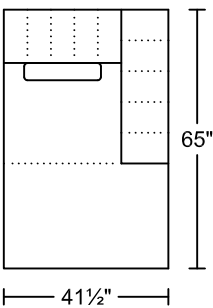

ALF I 0683A-M1

Designed by Michele Mantovani

2023-12-7

Seat Height: 18" Seat Depth: 21"

SXR V1 Arm Height: 25"
Arm Height: 20.5"

ALF I 0683A-M1

Designed by Michele Mantovani

2023-12-7

CXRP/LAF

CXLP/RAF

SXRV1/LAF

SXLV1/RAF

SXR/LAF

SXL/RAF

JXR/LAF

JXL/RAF

LXR/LAF

LXL/RAF

ST1

ST1

ST2

ST2

STG1

STG1

SXRV1 Arm Height: 25"

Seat Height: 18"

Seat Depth: 21"

Arm Height: 20.5"