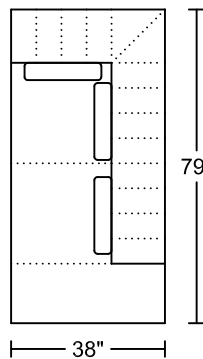

ALF I 0683A-M1

Designed by Michele Mantovani

2023-12-7

Seat Height: 18" Seat Depth: 21"

SXR V1 Arm Height: 25"
Arm Height: 20.5"

ALF I 0683A-M1

Designed by Michele Mantovani

2023-12-7

CXRP/LAF

CXLP/RAF

SXRV1/LAF

SXLV1/RAF

SXR/LAF

SXL/RAF

JXR/LAF

JXL/RAF

LXR/LAF

LXL/RAF

ST1

ST1

ST2

ST2

STG1

STG1

SXRV1 Arm Height: 25"

Seat Height: 18"

Seat Depth: 21"

Arm Height: 20.5"