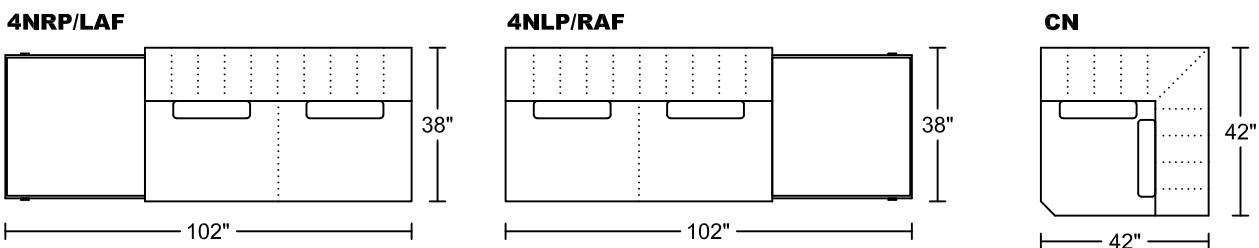

ALF I 0683A-M1

Designed by Michele Mantovani

2023-12-7

Seat Height: 18" Seat Depth: 21"

SXR V1 Arm Height: 25"
Arm Height: 20.5"

ALF I 0683A-M1

Designed by Michele Mantovani

2023-12-7

CXRP/LAF

CXLP/RAF

SXRV1/LAF

SXLV1/RAF

SXR/LAF

SXL/RAF

JXR/LAF

JXL/RAF

SXRV1 Arm Height: 25"

Seat Height: 18"

Seat Depth: 21"

Arm Height: 20.5"