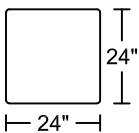

ALF I 0683A-M1

Designed by Michele Mantovani

2023-12-7

Seat Height: 18" Seat Depth: 21"

SXR V1 Arm Height: 25"
Arm Height: 20.5"

ALF I 0683A-M1

Designed by Michele Mantovani

2023-12-7

CXRP/LAF

CXLP/RAF

SXRV1/LAF

SXLV1/RAF

SXR/LAF

SXL/RAF

JXR/LAF

JXL/RAF

LXR/LAF

LXL/RAF

ST1

ST1

ST2

ST2

STG1

STG1

SXRV1 Arm Height: 25"

Seat Height: 18"

Seat Depth: 21"

Arm Height: 20.5"