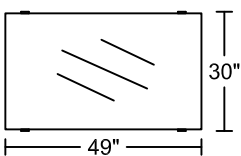

ALF I 0683A-M1

Designed by Michele Mantovani

2023-12-7

Seat Height: 18" Seat Depth: 21"

SXR V1 Arm Height: 25"
Arm Height: 20.5"

ALF I 0683A-M1

Designed by Michele Mantovani

2023-12-7

CXRP/LAF

CXLP/RAF

SXRV1/LAF

SXLV1/RAF

SXR/LAF

SXL/RAF

JXR/LAF

JXL/RAF

LXR/LAF

LXL/RAF

ST1

ST1

ST2

ST2

STG1

STG1

SXRV1 Arm Height: 25"

Seat Height: 18"

Seat Depth: 21"

Arm Height: 20.5"