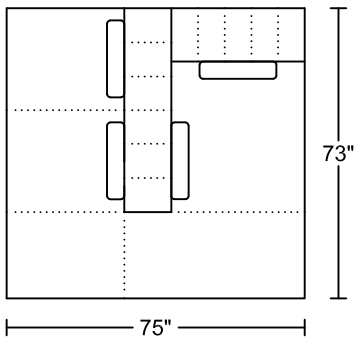

ALF I 0683A-M1

Designed by Michele Mantovani

2023-12-7

Seat Height: 18" Seat Depth: 21"

SXR V1 Arm Height: 25"
Arm Height: 20.5"

ALF I 0683A-M1

Designed by Michele Mantovani

2023-12-7

CXRP/LAF

CXLP/RAF

SXRV1/LAF

SXLV1/RAF

SXR/LAF

SXL/RAF

JXR/LAF

JXL/RAF

SXRV1 Arm Height: 25"

Seat Height: 18"

Seat Depth: 21"

Arm Height: 20.5"