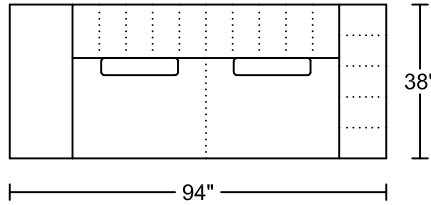

ALF I 0683A-M1

Designed by Michele Mantovani

2023-12-7

Seat Height: 18" Seat Depth: 21"

SXR V1 Arm Height: 25"
Arm Height: 20.5"

ALF I 0683A-M1

Designed by Michele Mantovani

2023-12-7

CXRP/LAF

CXLP/RAF

SXRV1/LAF

SXLV1/RAF

SXR/LAF

SXL/RAF

JXR/LAF

JXL/RAF

SXRV1 Arm Height: 25"

Seat Height: 18"

Seat Depth: 21"

Arm Height: 20.5"