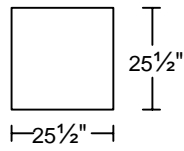

AC10 SOLO

Designed for KELVIN GIORMANI

1D

ST

ST