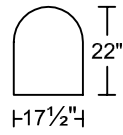

INTRIGUE AC19

Designed for KELVIN GIORMANI

1D

ST

ST