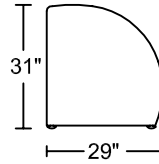

INTRIGUE AC19

Designed for KELVIN GIORMANI

1D

ST

ST