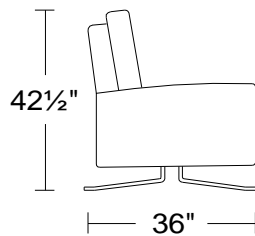

PLANUM QUICK SHIP PROGRAM

Manuel Recliner Chair

Model AC40 Preci

Leather Orvieto 9409 w/ Polished Stainless Steel Base

AC40

1D

Recliner

Width: 29 1/2"

Height: 42 1/2"

Depth: 36"