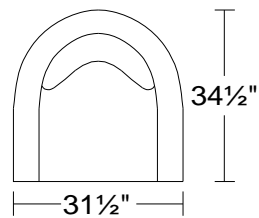

PLANUM QUICK SHIP PROGRAM

Model AC42 Alviano

Leather Orvieto 9407

AC42

1DV

Swivel Chair

Width: 31 1/2"

Height: 31"

Depth: 34 1/2"