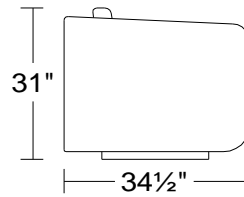

PLANUM QUICK SHIP PROGRAM

Model AC42 Alviano

Leather Orvieto 9407

AC42

1DV

Swivel Chair

Width: 31 1/2"

Height: 31"

Depth: 34 1/2"