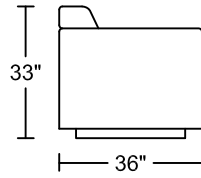

MICELI AC44

Designed for KELVIN GIORMANI

1DV

STV

STV