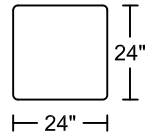

MICELI AC44

Designed for KELVIN GIORMANI

1DV

STV

STV