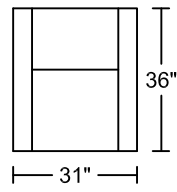

MICELI AC44

Designed for KELVIN GIORMANI

1DV

STV

STV