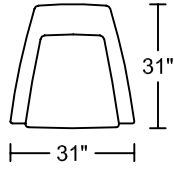

AC59 RIO ROTO

Designed for KELVIN GIORMANI

1DVP
1DV

1DV

1DVP

STV

STV