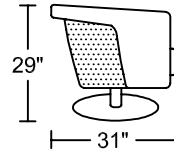

AC59 RIO ROTO

Designed for KELVIN GIORMANI

1DVP
1DV

1DV

1DVP

STV

STV