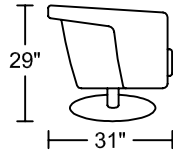

AC59 RIO ROTO

Designed for KELVIN GIORMANI

1DVP
1DV

1DV

1DVP

STV

STV