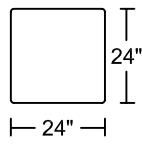

AC59 RIO ROTO

Designed for KELVIN GIORMANI

1DVP
1DV

1DV

1DVP

STV

STV