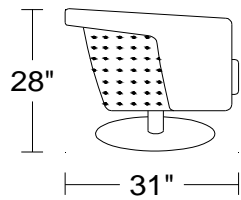

PLANUM QUICK SHIP PROGRAM

Model AC59 Rio Roto

Leather Orvieto 9423 w/ Stainless Steel Base

AC59

1DVP

Swivel Chair

w/ Perforations on recessed
back & side panel

Width: 31"

Height: 28"

Depth: 31"