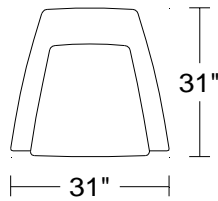

PLANUM QUICK SHIP PROGRAM

Model AC59 Rio Roto

Leather Orvieto 9423 w/ Stainless Steel Base

AC59

1DVP

Swivel Chair

w/ Perforations on recessed
back & side panel

Width: 31"

Height: 28"

Depth: 31"