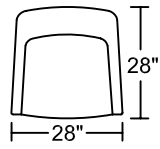

AC61 Phoenix

Designed for KELVIN GIORMANI

1DV

STV

STV