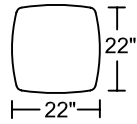

AC61 Phoenix

Designed for KELVIN GIORMANI

1DV

STV

STV