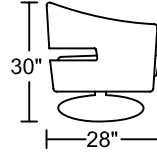

AC61 Phoenix

Designed for KELVIN GIORMANI

1DV

STV

STV