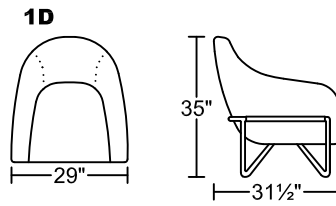

# BUTACA II C008AM1

---

Designed for **KELVIN GIORMANI**

---

**2021-1-28**

Seat Height:18"    Seat Depth:21.5"    Arm Height:25"