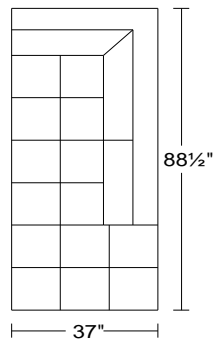

PLANUM QUICK SHIP PROGRAM

Model 0077 Studio

Leather Eurosoft 7525 w/ Black Wood Feet

0077

4RA/LAF

Left Arm Facing Sofa

Width: 85"
Height: 33"
Depth: 38"

0077

BXL/RAF

Right Arm Facing Large Chaise

Width: 37"
Height: 33"
Depth: 88 1/2"