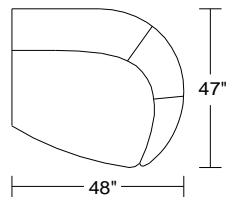

## Model 0594 Cocoon

Leather Eurosoft 7570 w/ Brushed Stainless Steel Feet

**0594**

**3RA/LAF**

**Left Arm Facing Mid-Sofa**

Width: 72"  
Height: 31 1/2"  
Depth: 36 1/2"

**0594**

**1.5EL/RAF**

**Right Arm Facing High Back  
Bumper End**

Width: 48"  
Height: 37 1/2"  
Depth: 47"