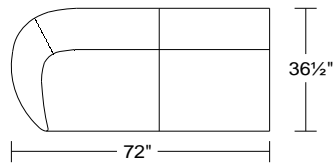

## Model 0594 Cocoon

Leather Eurosoft 7570 w/ Brushed Stainless Steel Feet

**0594**

**3RA/LAF**

**Left Arm Facing Mid-Sofa**

Width: 72"  
Height: 31 1/2"  
Depth: 36 1/2"

**0594**

**1.5EL/RAF**

**Right Arm Facing High Back  
Bumper End**

Width: 48"  
Height: 37 1/2"  
Depth: 47"