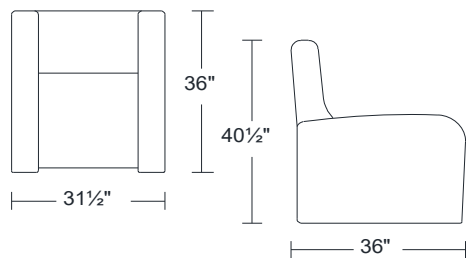

PLANUM QUICK SHIP PROGRAM

Manual Recliner Chair

Model AC88 Umbra II

Leather Marmo 7012

AC88

1D

Manual Recliner

Width: 31 1/2" Height:
40 1/2" Depth: 36"